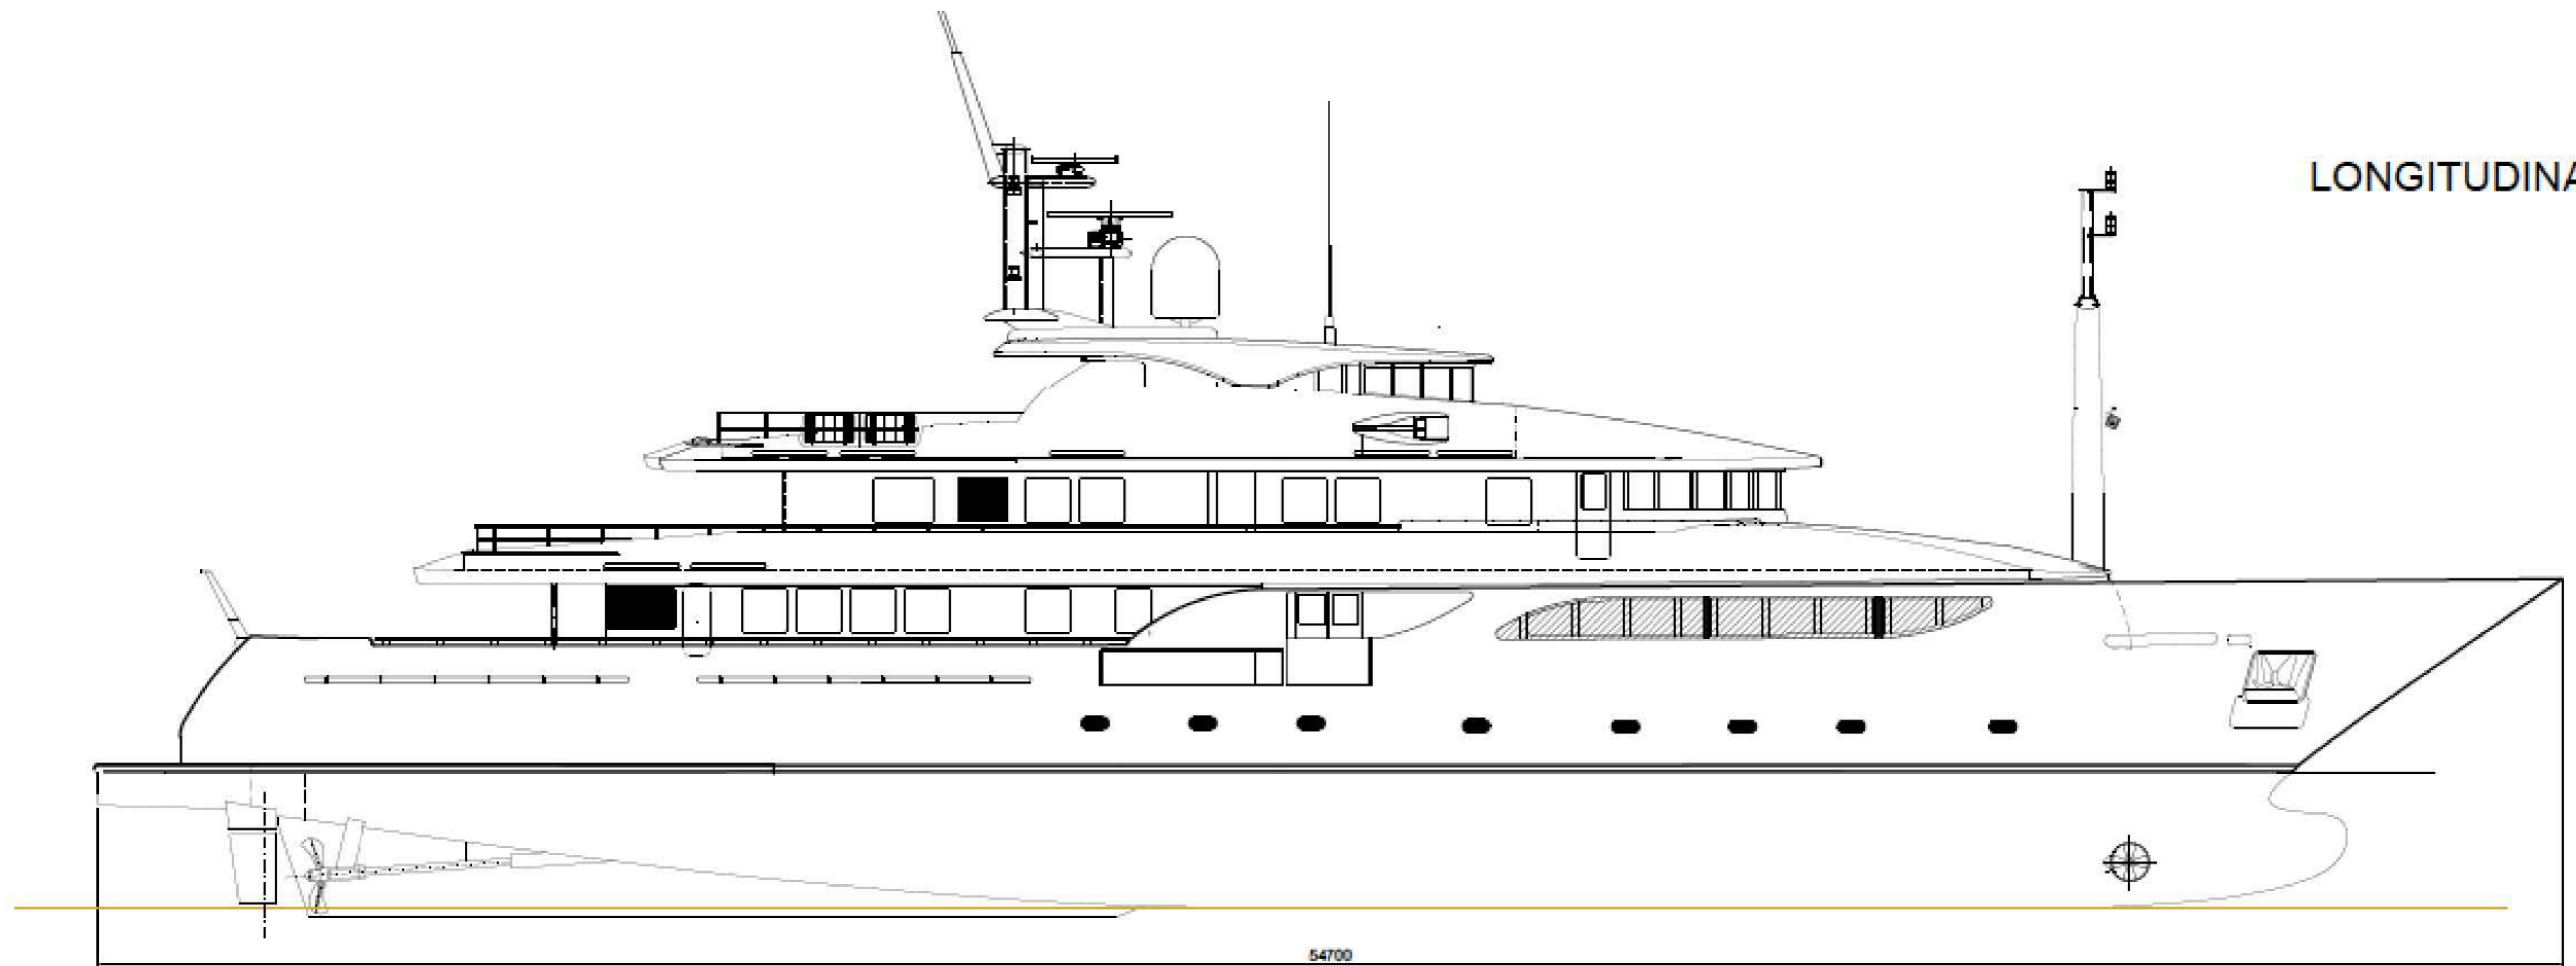

Taleya

180' 6" (55m) | Rossinavi | 2008

Taleya

BASIC SPECIFICATIONS

BUILDER

Rossinavi

BEAM (ft/m)

32' 10" (10m)

CRUISING/MAX SPEED

13 / 17 Knots

CREW

12

RANGE

6000 nm

LENGTH (ft/m)

180' 6" (55m)

Taleya

KEY FEATURES

- › NEW CHASE TENDER OPUS 12
- › ELEVATOR CONNECTING ALL DECKS
- › FULLY-EQUIPPED SUNDECK GYM
- › EXTENDED SWIM PLATFORM WITH SUBMERSIBLE STEPS
- › PLUSH INTERIOR STYLING WITH DISTINCT DETAILS

TALEYA

TALEYA

TALEYA

LONGITUDINAL VIEW

LONGITUDINAL VIEW