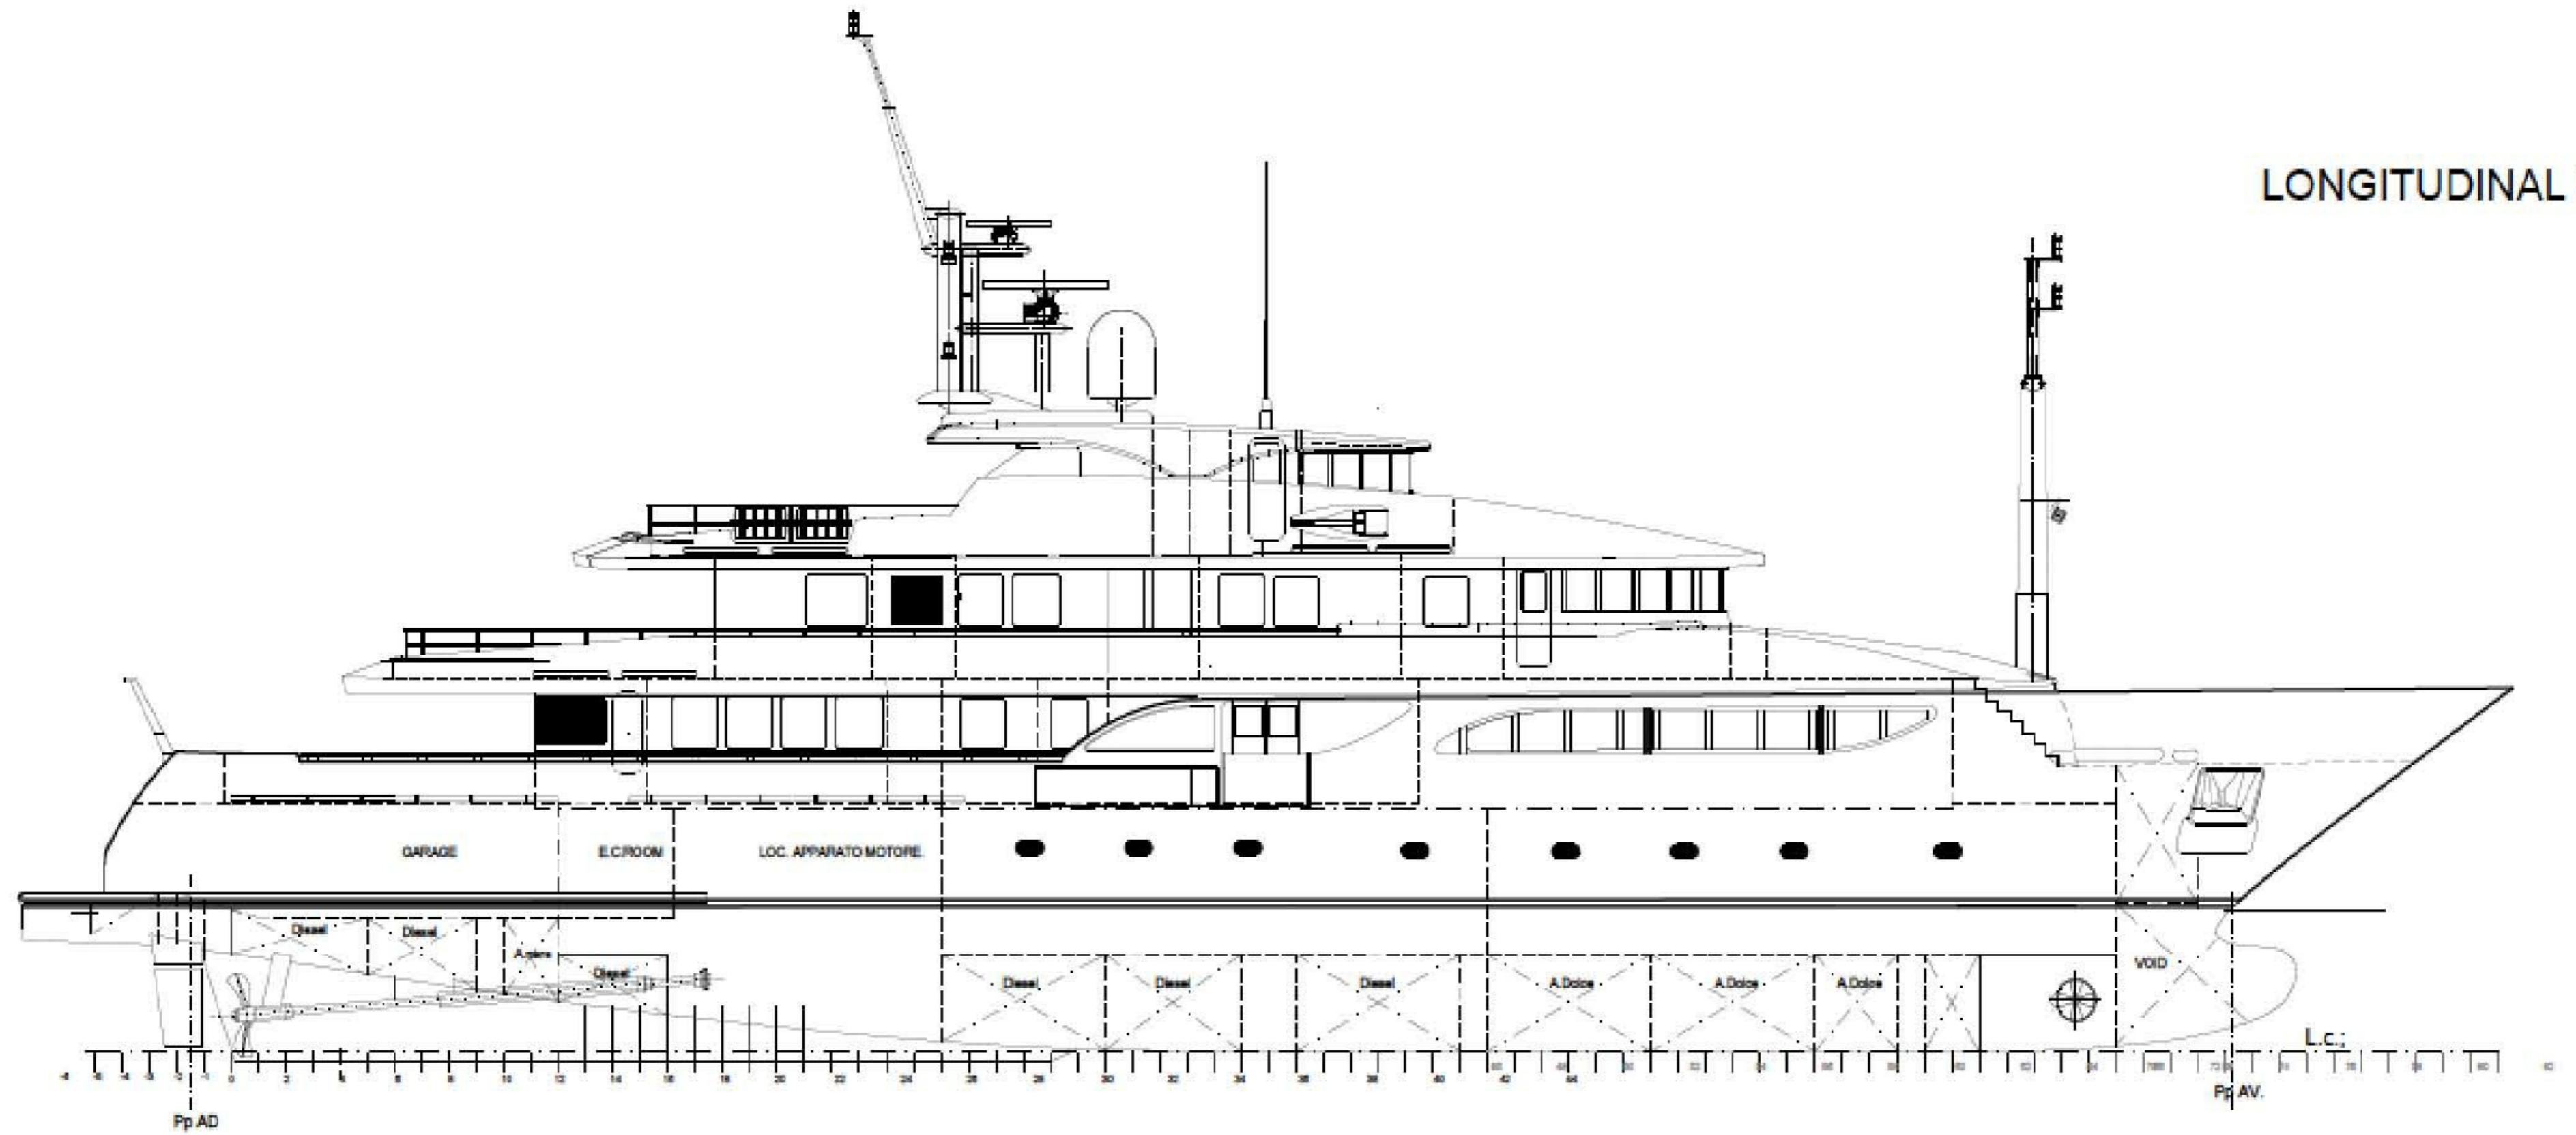

Taleya

180' 6" (55m) | Rossinavi | 2008

Taleya

BASIC SPECIFICATIONS

BUILDER

Rossinavi

BEAM (ft/m)

32' 10" (10m)

CRUISING/MAX SPEED

13 / 17 Knots

CREW

12

RANGE

6000 nm

LENGTH (ft/m)

180' 6" (55m)

BUILT/REFIT

2008 / 2023

GROSS TONNAGE

736 GT

ENGINES

2 x Caterpillar 3516 - 2231 hp

ARRANGEMENTS

4 Double, 1 Twin, 1 Convertible

TALEYA

TALEYA

TALEYA

LONGITUDINAL VIEW

LONGITUDINAL VIEW