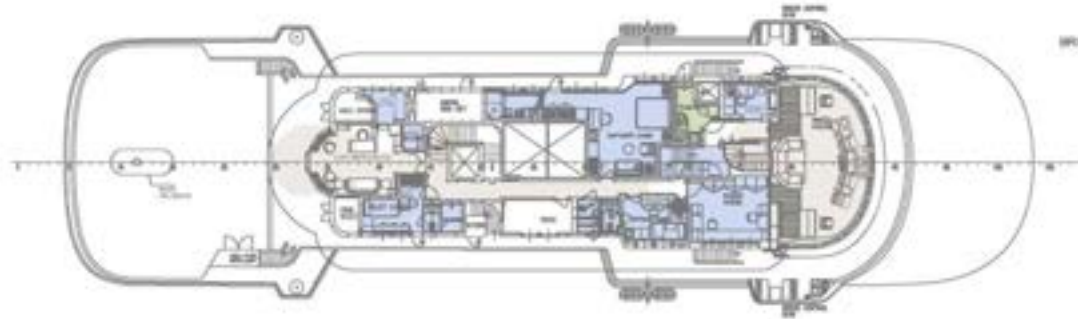

YACHT FOR CHARTER | TATOOSH | 92.35M / 303' | BOAT DECK AFT DINING AREA
(LOUNGING AREA HAS BEEN REMOVED)

YACHT FOR CHARTER | TATOOSH | 92.35M / 303' | GENERAL ARRANGEMENT

FUNNEL DECK

WOODDECK

BOATDECK

YACHT FOR CHARTER | TATOOSH | 92.35M / 303' | GENERAL ARRANGEMENT