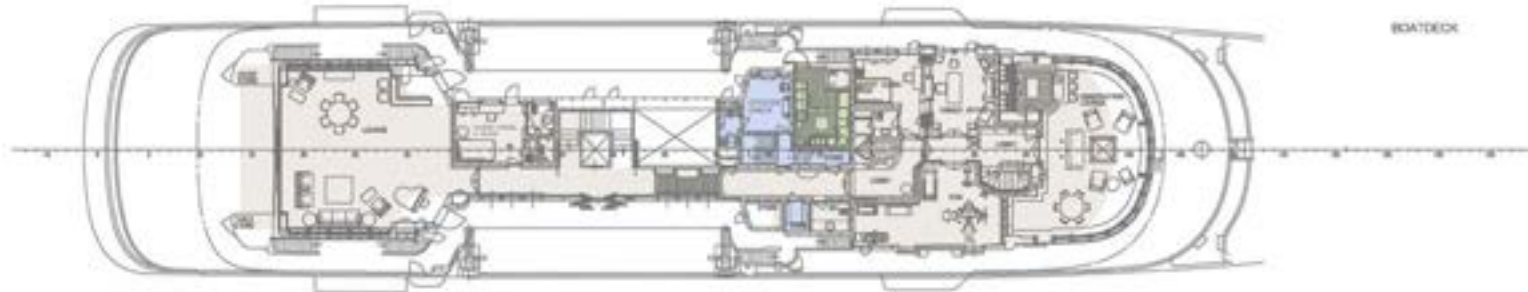

YACHT FOR CHARTER | TATOOSH | 92.35M / 303' | BOAT DECK AFT DINING AREA
(LOUNGING AREA HAS BEEN REMOVED)

YACHT FOR CHARTER | TATOOSH | 92.35M / 303' | GENERAL ARRANGEMENT

FUNNEL DECK

WOODDECK

BOATDECK

YACHT FOR CHARTER | TATOOSH | 92.35M / 303' | GENERAL ARRANGEMENT