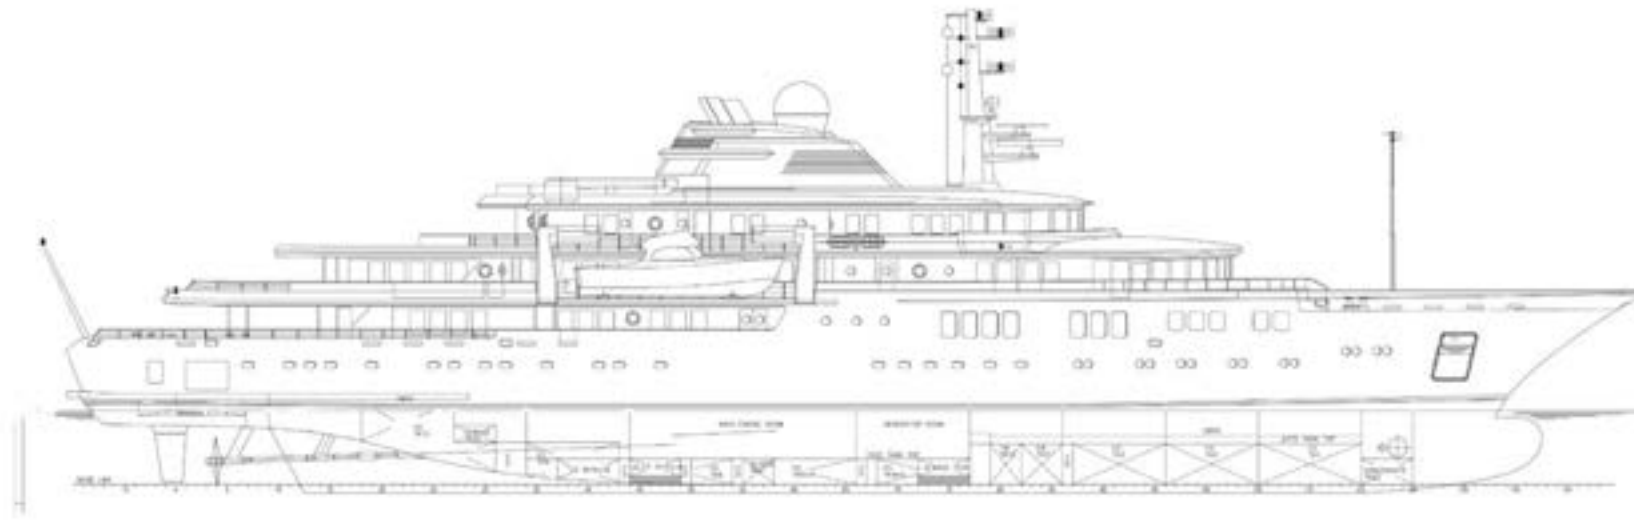

FOR CHARTER

TATOOSH

BUILDER	NOBISKRUG
BUILT / REFIT	2000 / 2023
BEAM	14.94M / 49'
STATEROOMS	11
GUESTS	12 + 6-8 SUPERNUMERARIS
CREW	30 TO 32
SPEED	12 KNOTS / 16 MAX

CRUISING AREA

FRANCE & ITALY

WEEKLY RATE

YACHT FOR CHARTER | TATOOSH | 92.35M / 303' | BOAT DECK AFT DINING AREA
(LOUNGING AREA HAS BEEN REMOVED)

YACHT FOR CHARTER | TATOOSH | 92.35M / 303' | GENERAL ARRANGEMENT

FUNNEL DECK

WOODDECK

BOATDECK

YACHT FOR CHARTER | TATOOSH | 92.35M / 303' | GENERAL ARRANGEMENT