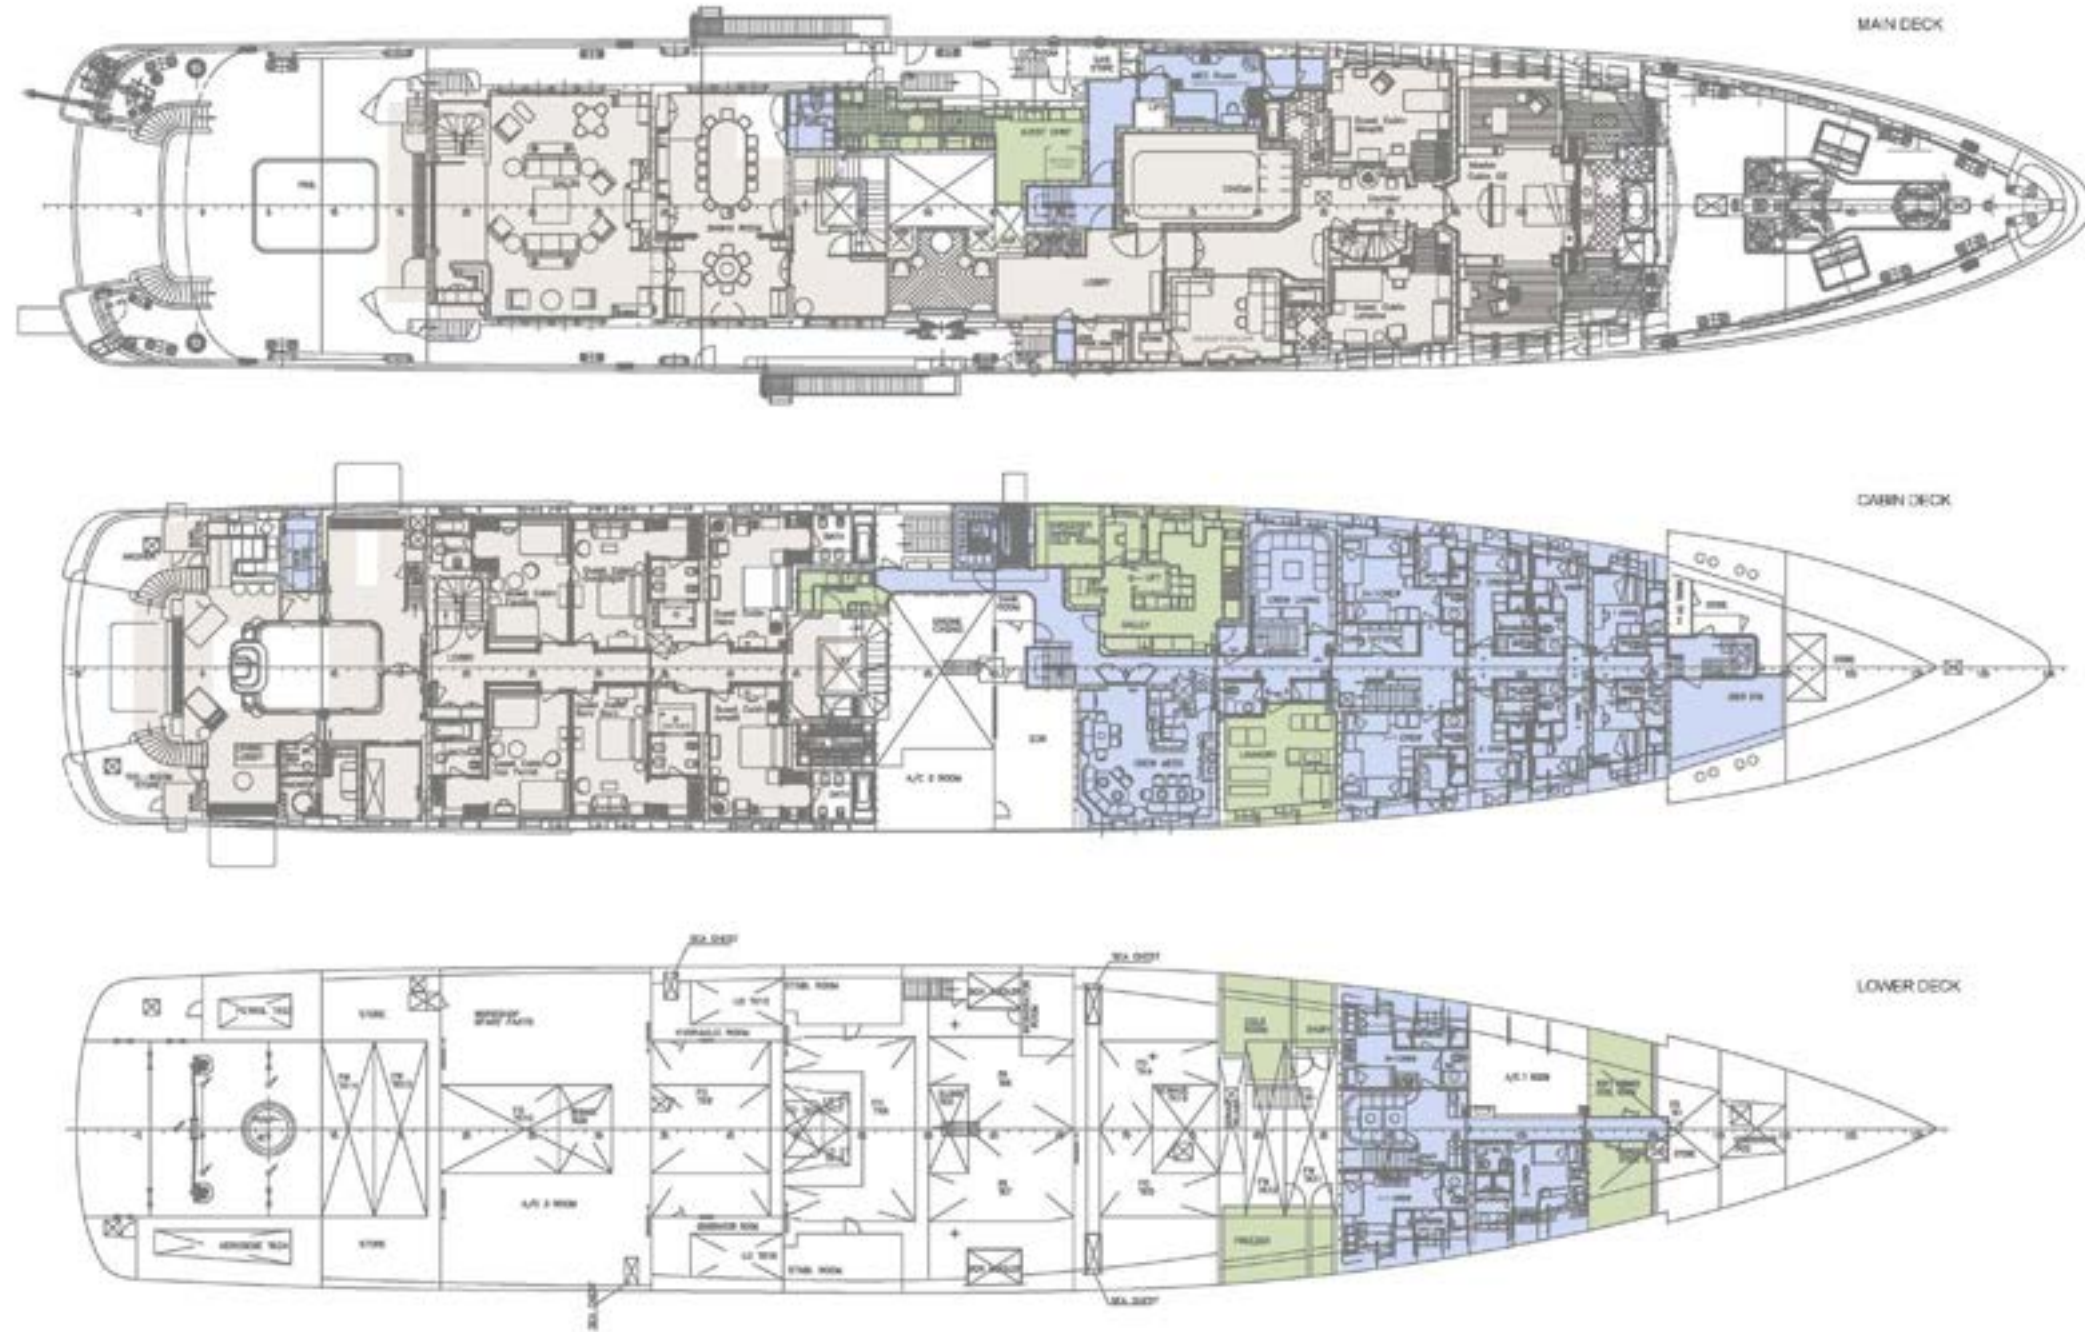

PLEASE ENQUIRE

EXPERT'S VIEW

"TATOOSH offers an exceptional layout in a Disdale interior with an owner's full-beam stateroom and adjoining apartment complex, plus 10 other staterooms. With a track record of global cruising, the instantly recognizable TATOOSH is equipped with a heated, contra-flow swimming pool, beach club, elevator and cinema."

YACHT FOR CHARTER | TATOOSH | 92.35M / 303' | BOAT DECK AFT DINING AREA
(LOUNGING AREA HAS BEEN REMOVED)

YACHT FOR CHARTER | TATOOSH | 92.35M / 303' | GENERAL ARRANGEMENT

FUNNEL DECK

WOODDECK

BOATDECK

YACHT FOR CHARTER | TATOOSH | 92.35M / 303' | GENERAL ARRANGEMENT