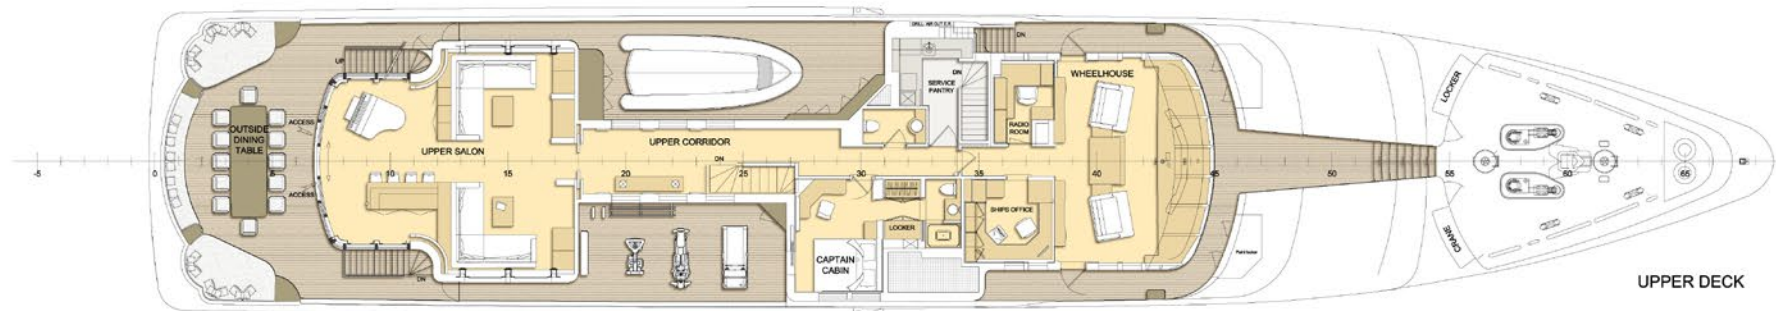

Treehouse

With a striking snow-white and midnight blue hull, TREEHOUSE fittingly boasts wonderfully expansive deck areas designed for soaking up the sunshine in style. Her spacious design provides accommodation for 12 guests across a full-beam master, four doubles and a twin, with space for up to 16 crew, to ensure a relaxed charter experience.

Her fresh and neutral interiors combine shades of gold and beige with sophisticated light wood paneling, creating a relaxing indoor environment. Fully-equipped bars can be found in both her main and upper salons, entertainment systems feature throughout all her cabins, and a gym complete with treadmill, cross trainer and weights is available to guests.

SUN DECK

UPPER DECK

MAIN DECK

LOWER DECK

SPECIFICATIONS

MAIN CHARACTERISTICS

Builder: Oceanco
LOA: 59.10 m (194')
Crew: 16
Built: 2001
Refit: 2007/2018/2021/2023
Accommodation: 12 Guests in 7 cabins
Speed: 13 Knots

KEY FEATURES

Pedigree Oceanco build
2023 refit at Oceanco
Massive 100ft sundeck with oversized Jacuzzi, bar, lounging, foam machine, nightclub setup, large screen TV
Contemporary neutral beach house interior
Fjord 53XL chase boat with permanent crew of 2
Extensive selection of water toys
Outdoor fitness area
TVs at various locations including fold down TV on sundeck, gym, main deck aft, cinema and all guest cabins
iPod docks in all guest areas
Plex video on demand server
MAC movie server
Kaleidescape video on demand server
11 x Sat TV boxes
Extensive custom sound system throughout the guest areas, with MAC media music server
All guest areas controlled by iPad
1 x Foam machine on sun deck
4 x Disco lights on sun deck
2 x Disco lights on main deck aft