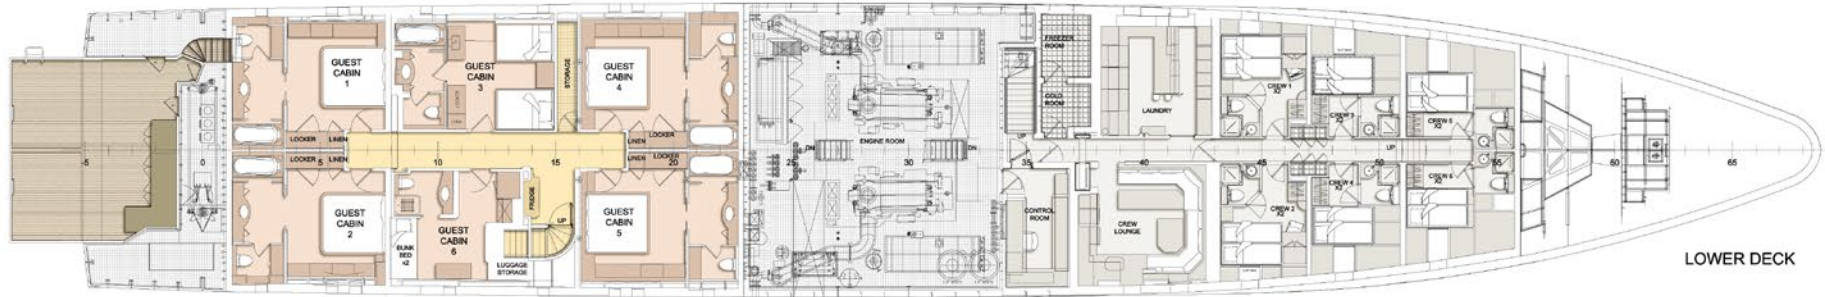

Treehouse

With a striking snow-white and midnight blue hull, TREEHOUSE fittingly boasts wonderfully expansive deck areas designed for soaking up the sunshine in style. Her spacious design provides accommodation for 12 guests across a full-beam master, four doubles and a twin, with space for up to 16 crew, to ensure a relaxed charter experience.

SUN DECK

UPPER DECK

MAIN DECK

LOWER DECK

SPECIFICATIONS

MAIN CHARACTERISTICS

Builder: Oceanco
LOA: 59.10 m (194')
Crew: 16
Built: 2001
Refit: 2007/2018/2021/2023
Accommodation: 12 Guests in 7 cabins
Speed: 13 Knots