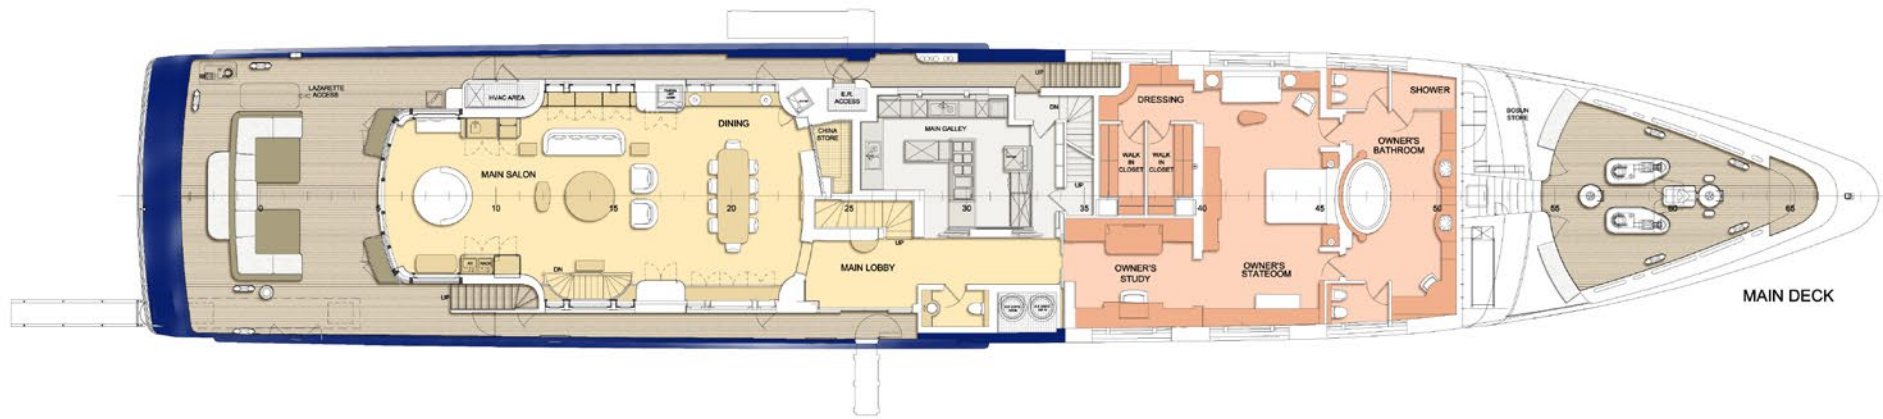

Treehouse

With a striking snow-white and midnight blue hull, TREEHOUSE fittingly boasts wonderfully expansive deck areas designed for soaking up the sunshine in style. Her spacious design provides accommodation for 12 guests across a full-beam master, four doubles and a twin, with space for up to 16 crew, to ensure a relaxed charter experience.

Her fresh and neutral interiors combine shades of gold and beige with sophisticated light wood paneling, creating a relaxing indoor environment. Fully-equipped bars can be found in both her main and upper salons, entertainment systems feature throughout all her cabins, and a gym complete with treadmill, cross trainer and weights is available to guests.

SUN DECK

UPPER DECK

MAIN DECK

LOWER DECK

SPECIFICATIONS

MAIN CHARACTERISTICS

Builder: Oceanco
LOA: 59.10 m (194')
Crew: 16
Built: 2001
Refit: 2007/2018/2021/2023
Accommodation: 12 Guests in 7 cabins
Speed: 13 Knots

KEY FEATURES

Pedigree Oceanco build
2023 refit at Oceanco
Massive 100ft sundeck with oversized Jacuzzi, bar, lounging, foam machine, nightclub setup, large screen TV
Contemporary neutral beach house interior
Fjord 53XL chase boat with permanent crew of 2
Extensive selection of water toys
Outdoor fitness area
TVs at various locations including fold down TV on sundeck, gym, main deck aft, cinema and all guest cabins
iPod docks in all guest areas
Plex video on demand server
MAC movie server
Kaleidescape video on demand server
11 x Sat TV boxes
Extensive custom sound system throughout the guest areas, with MAC media music server
All guest areas controlled by iPad
1 x Foam machine on sun deck
4 x Disco lights on sun deck
2 x Disco lights on main deck aft