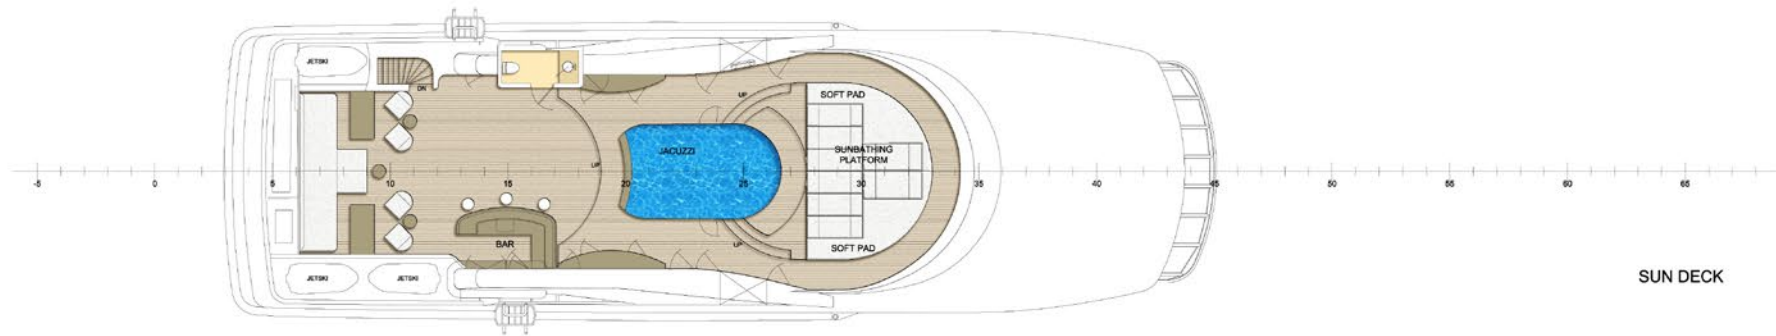

Treehouse

With a striking snow-white and midnight blue hull, TREEHOUSE fittingly boasts wonderfully expansive deck areas designed for soaking up the sunshine in style. Her spacious design provides accommodation for 12 guests across a full-beam master, four doubles and a twin, with space for up to 16 crew, to ensure a relaxed charter experience.

SUN DECK

UPPER DECK

MAIN DECK

LOWER DECK

SPECIFICATIONS

MAIN CHARACTERISTICS

Builder: Oceanco
LOA: 59.10 m (194')
Crew: 16
Built: 2001
Refit: 2007/2018/2021/2023
Accommodation: 12 Guests in 7 cabins
Speed: 13 Knots