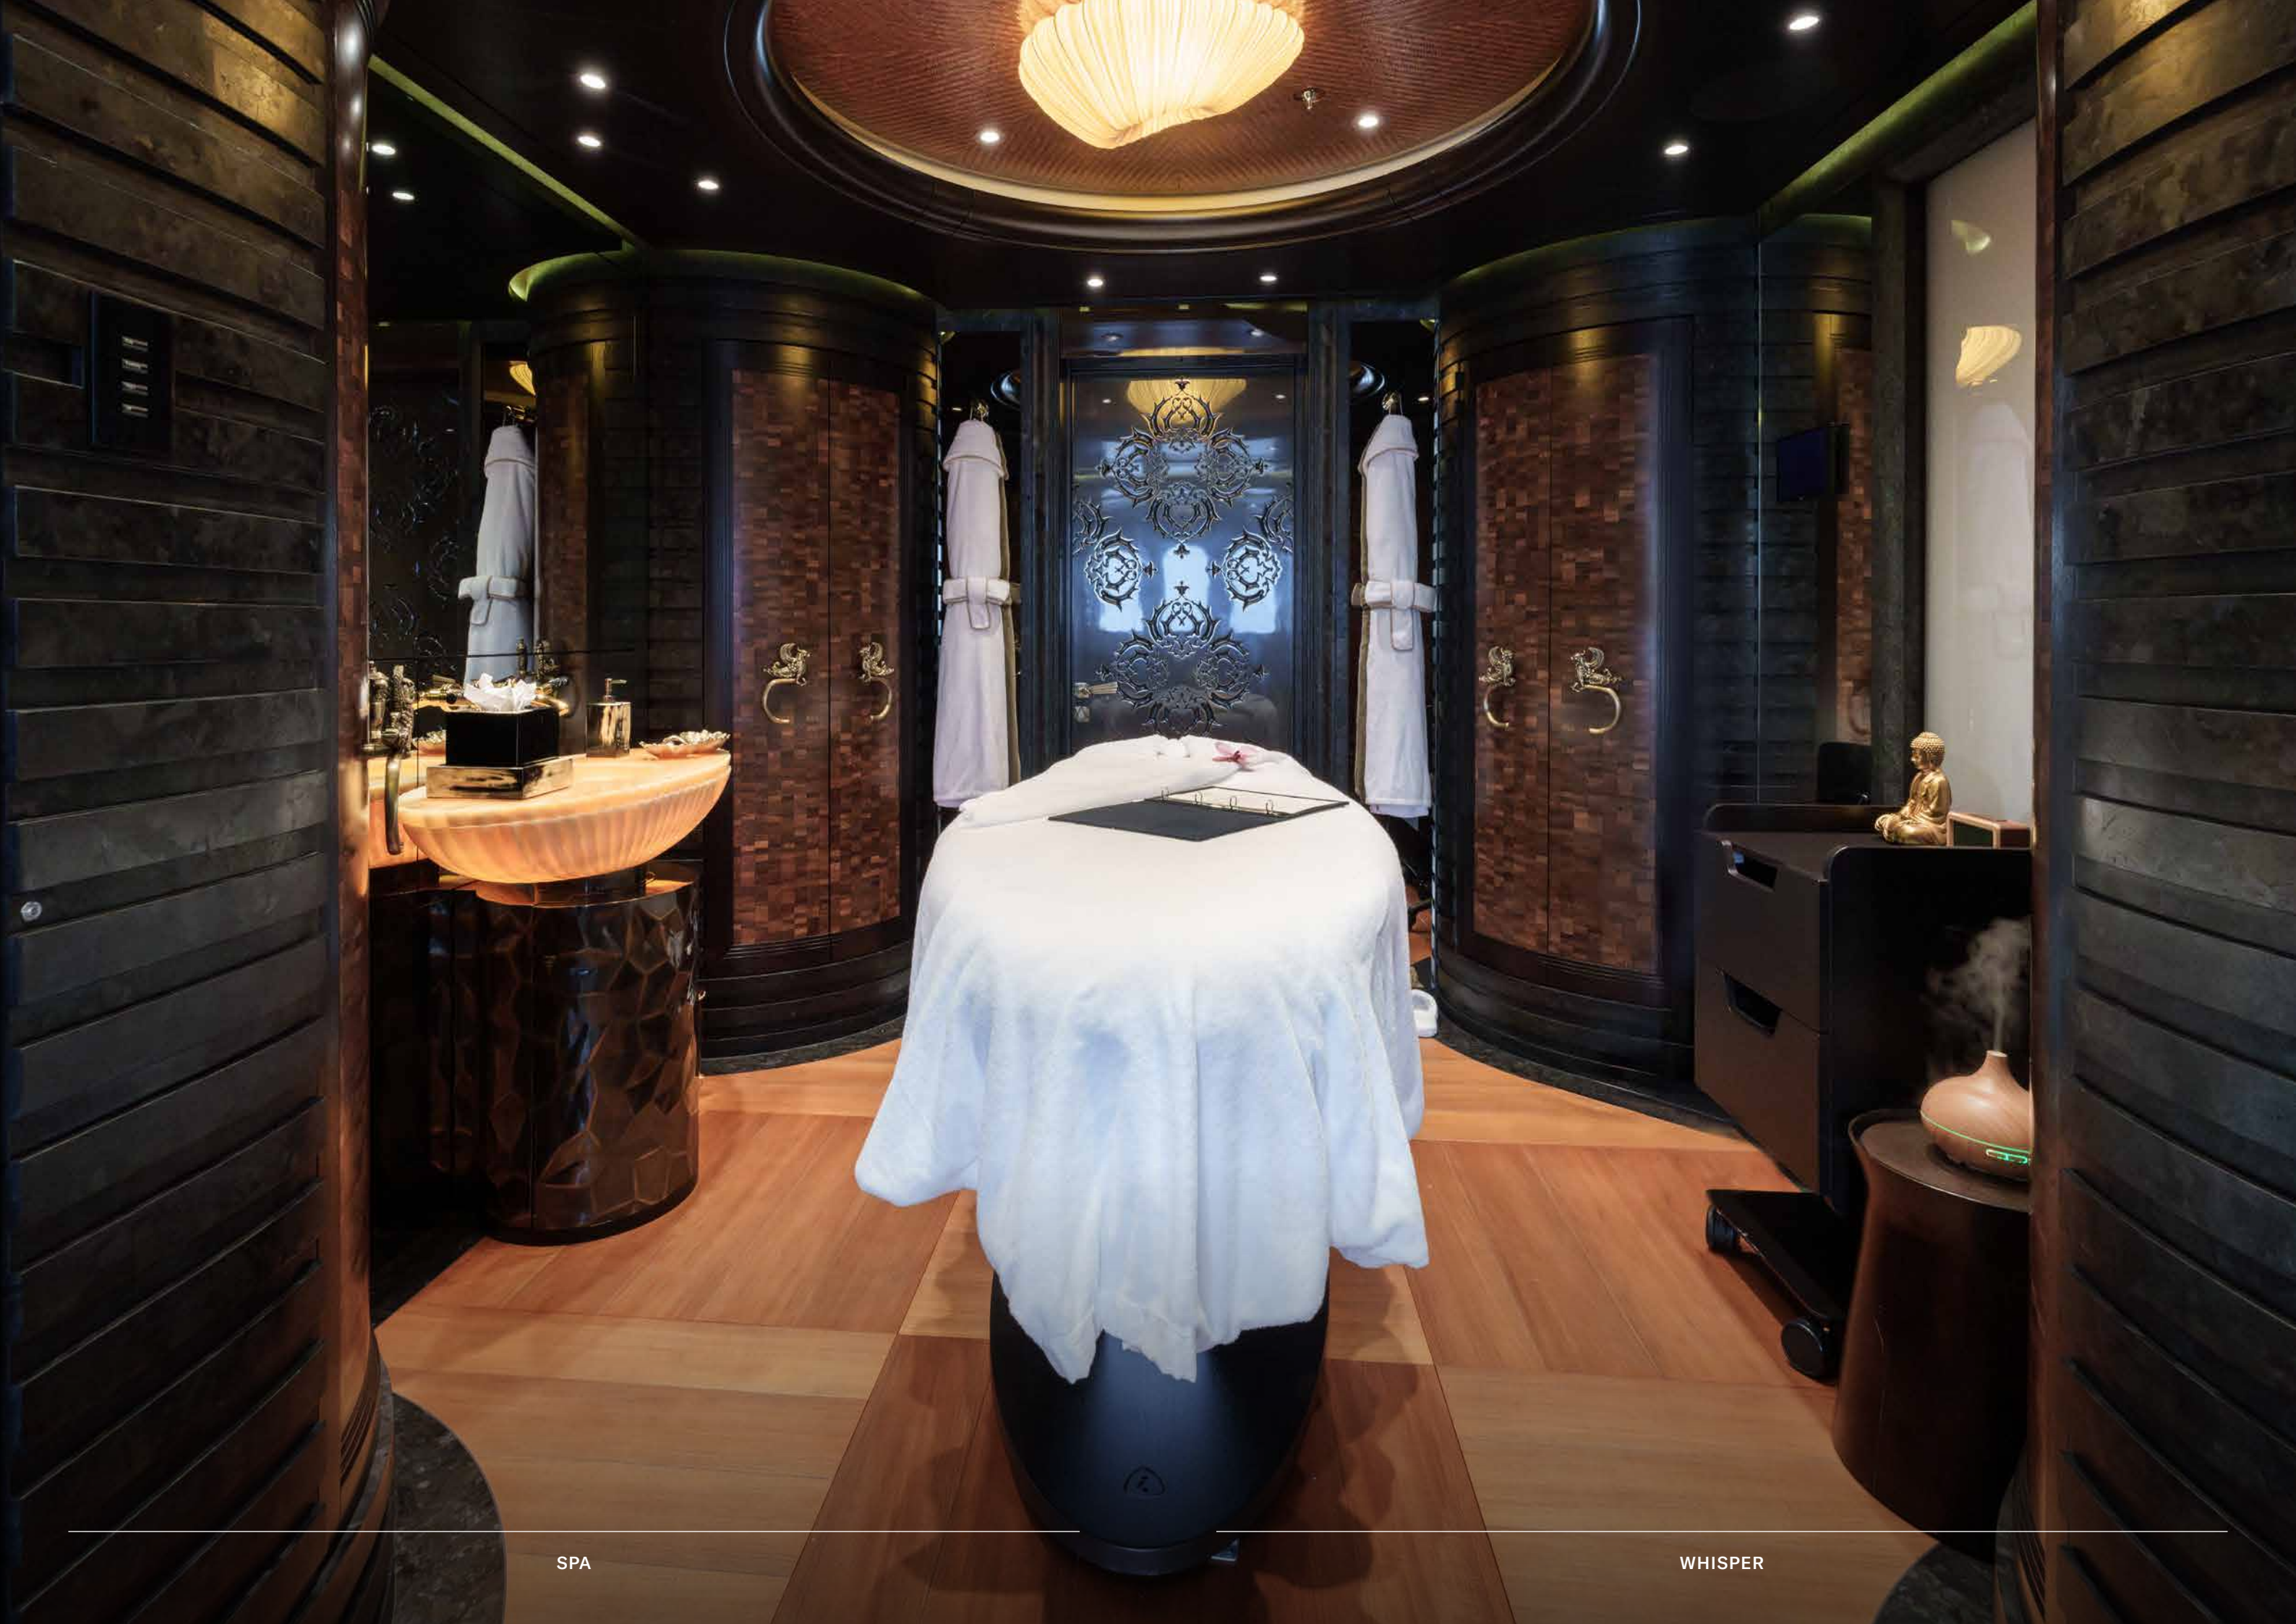

Located on the lower deck, Whisper's spa, with hammam, spa pool, cold plunge pool, steam shower and massage room, provides a sanctuary for relaxation and rejuvenation.

SPA QUALITY

This meditative space combines dark stones with intriguing, juxtaposed textures, from smooth flat rocks to elegant glass and various wood surfaces, and is bathed in soft, gentle lighting, creating a serene ambiance that invites you to unwind and let go.

SPA

WHISPER

SPA

WHISPER

Whisper's thoughtful, guest-centric design extends to her seven sumptuous suites, all of which provide an exceptional experience for guests. The owner's suite, complete with fireplace, skylight and stunning 180-degree views, is a haven of tranquility.