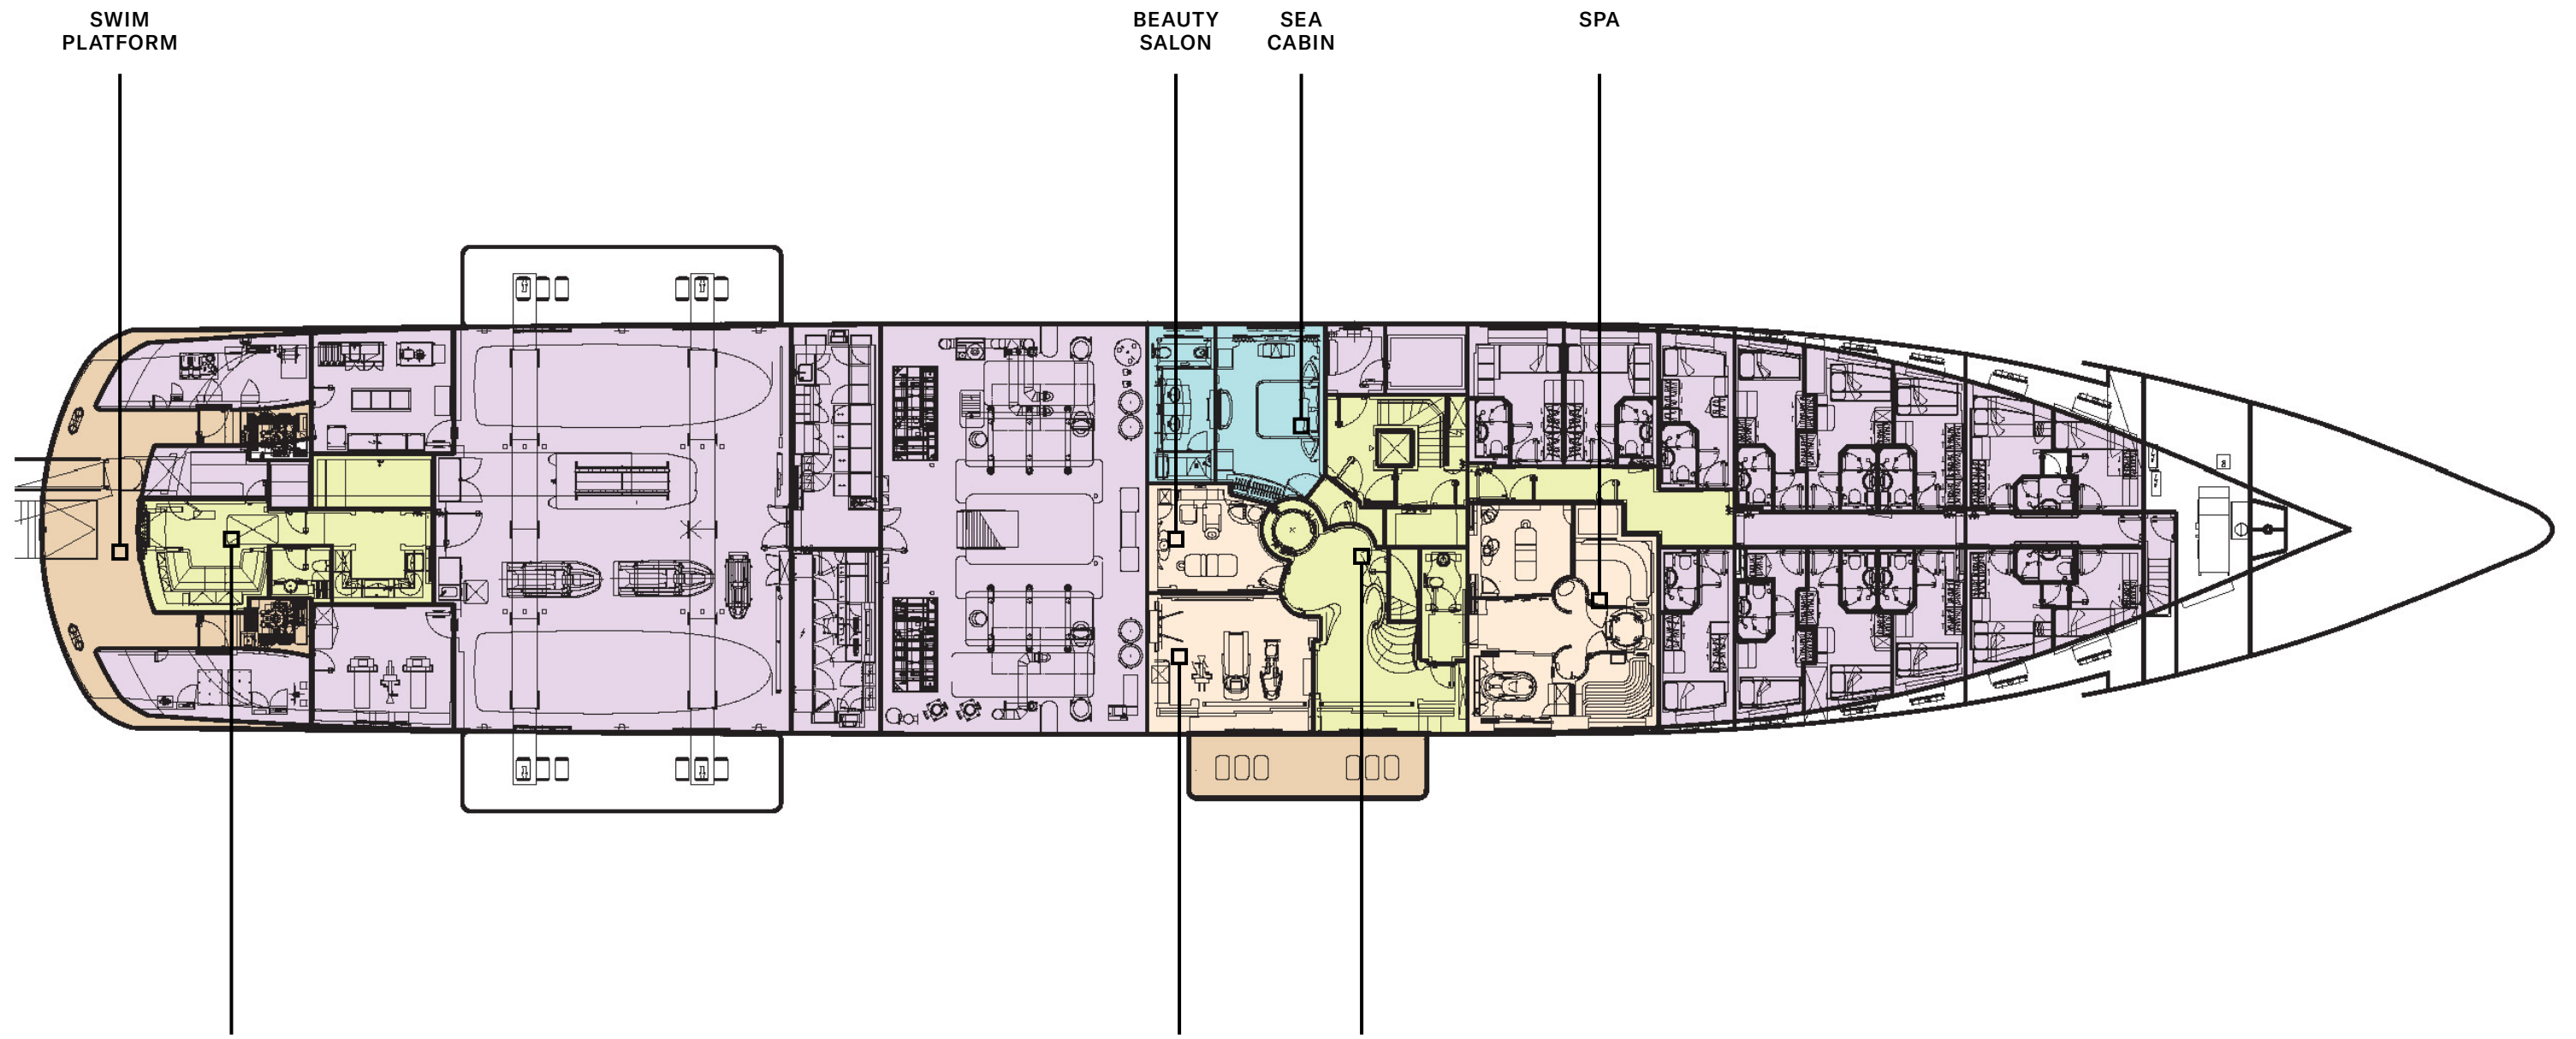

CREW
27

BEAM
13.8M (45'3")

MAX SPEED
16 KNOTS

FOR CHARTER

WHISPER

Whisper's interior is a masterpiece of design, with the ability to cater to both grand-scale entertaining and intimate charter parties. The main guest spaces are located on the main and upper decks; on the main deck, a cinema room adjacent to the guest cabins, that can double as a guest salon or reading room, and the opulent double-height main salon, which is connected to the upper deck lounge and dining room via an impressive atrium staircase, flanked by two video walls, setting the stage for large events.

TOP DECK

KEY

- DECK
- GUEST AREAS
- PRINCIPAL SUITE
- GUEST SUITES
- FITNESS & WELLBEING
- SUN DECK
- CREW AREAS

BRIDGE DECK

KEY

- DECK
- GUEST AREAS
- PRINCIPAL SUITE
- GUEST SUITES
- FITNESS & WELLBEING
- SUN DECK
- CREW AREAS

OWNERS DECK

- KEY**
- DECK
 - GUEST AREAS
 - PRINCIPAL SUITE
 - GUEST SUITES
 - FITNESS & WELLBEING
 - SUN DECK
 - CREW AREAS

MAIN DECK

- KEY**
- DECK
 - GUEST AREAS
 - PRINCIPAL SUITE
 - GUEST SUITES
 - FITNESS & WELLBEING
 - SUN DECK
 - CREW AREAS

LOWER DECK

- KEY**
- DECK
 - GUEST AREAS
 - PRINCIPAL SUITE
 - GUEST SUITES
 - FITNESS & WELLBEING
 - SUN DECK
 - CREW AREAS

GYM ELEVATOR & STAIRCASE

FOR CHARTER

WHISPER