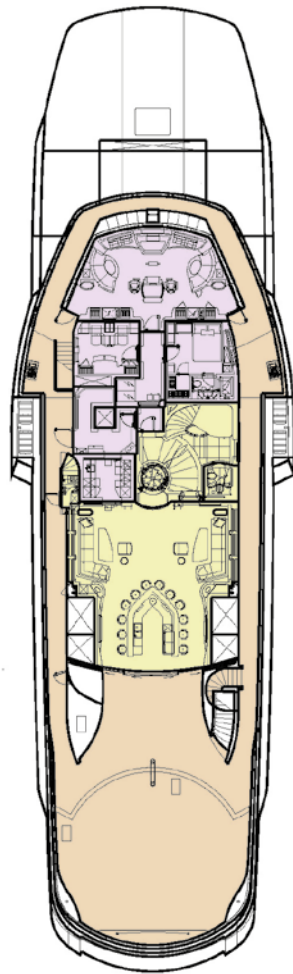

FOR CHARTER

WHISPER

Whisper is not like other yachts. At 95 metres, her size alone makes her a marvel of the seas. Fusing high glamour with a guest-centric, service-orientated layout, Whisper's five larger-than-life decks contain every amenity you could possibly need for a fun-packed week at sea, including three full lounging and dining areas, formal dining for 18 guests; a full-service spa; two retractable sea terraces that open from the lobby and gym spaces; a double-height main saloon and cinema room.

CREW
27

BEAM
13.8M (45'3")

MAX SPEED
16 KNOTS

FOR CHARTER

WHISPER

Whisper's interior is a masterpiece of design, with the ability to cater to both grand-scale entertaining and intimate charter parties. The main guest spaces are located on the main and upper decks; on the main deck, a cinema room adjacent to the guest cabins, that can double as a guest salon or reading room, and the opulent double-height main salon, which is connected to the upper deck lounge and dining room via an impressive atrium staircase, flanked by two video walls, setting the stage for large events.

**OBSERVATION
PLATFORM**

SUN DECK

BRIDGE DECK

OWNERS DECK

MAIN DECK

LOWER DECK

TANK DECK

KEY

- DECK
- GUEST AREAS
- PRINCIPAL SUITE
- GUEST SUITES
- FITNESS & WELLBEING
- SUN DECK
- CREW AREAS

OBSERVATION PLATFORM

KEY

- DECK
- GUEST AREAS
- PRINCIPAL SUITE
- GUEST SUITES
- FITNESS & WELLBEING
- SUN DECK
- CREW AREAS