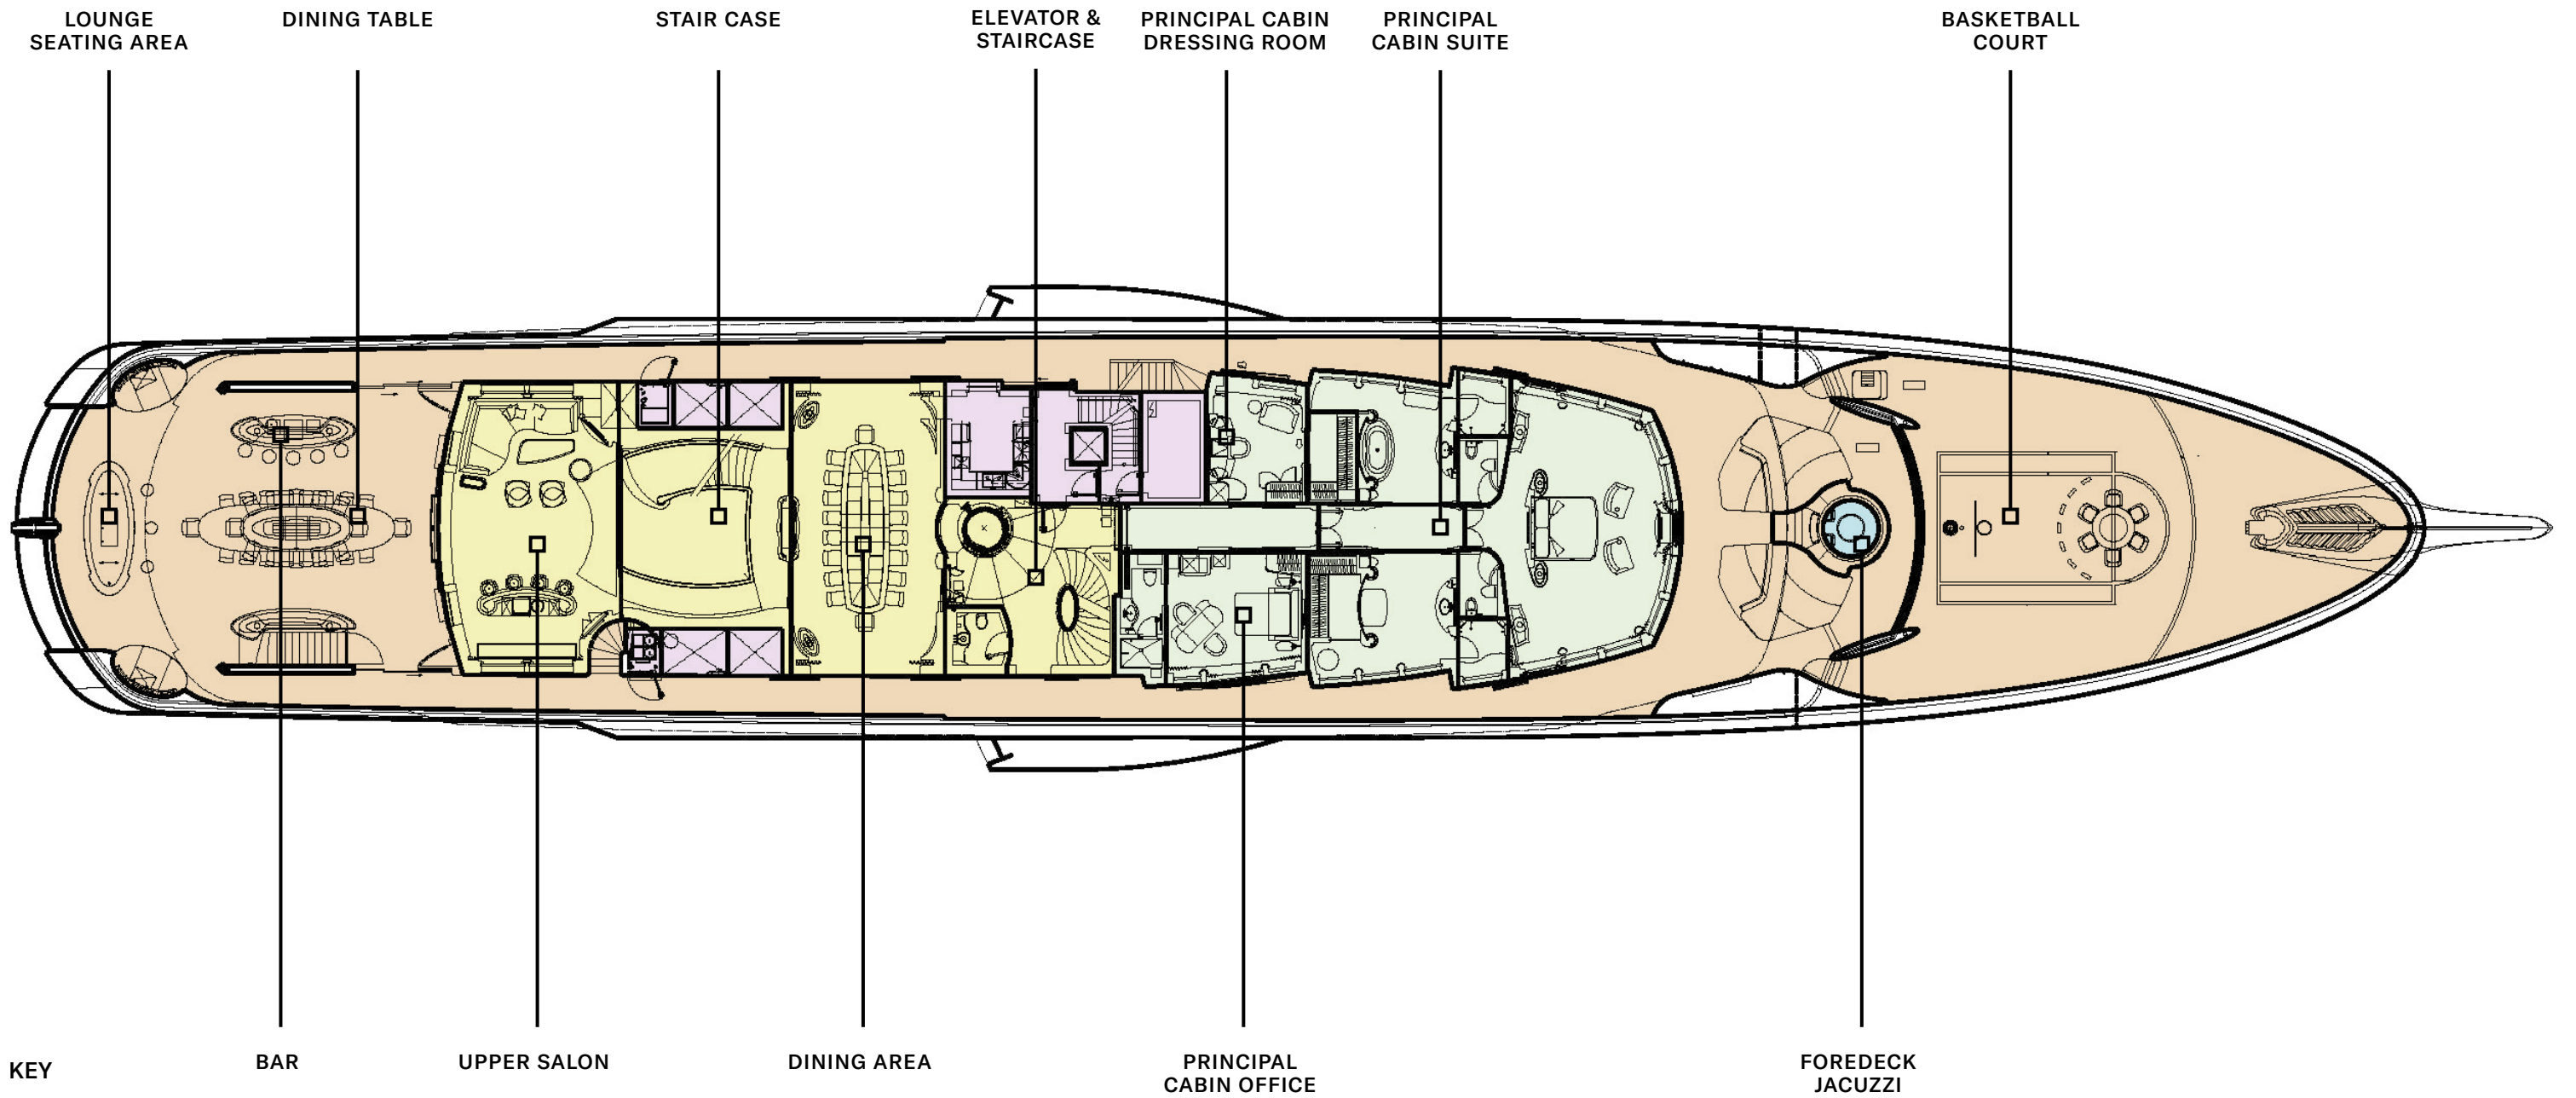

OWNERS DECK

1. **KEY**
2. DECK
   - GUEST AREAS
   - PRINCIPAL SUITE
   - GUEST SUITES
   - FITNESS & WELLBEING
   - SUN DECK
   - CREW AREAS