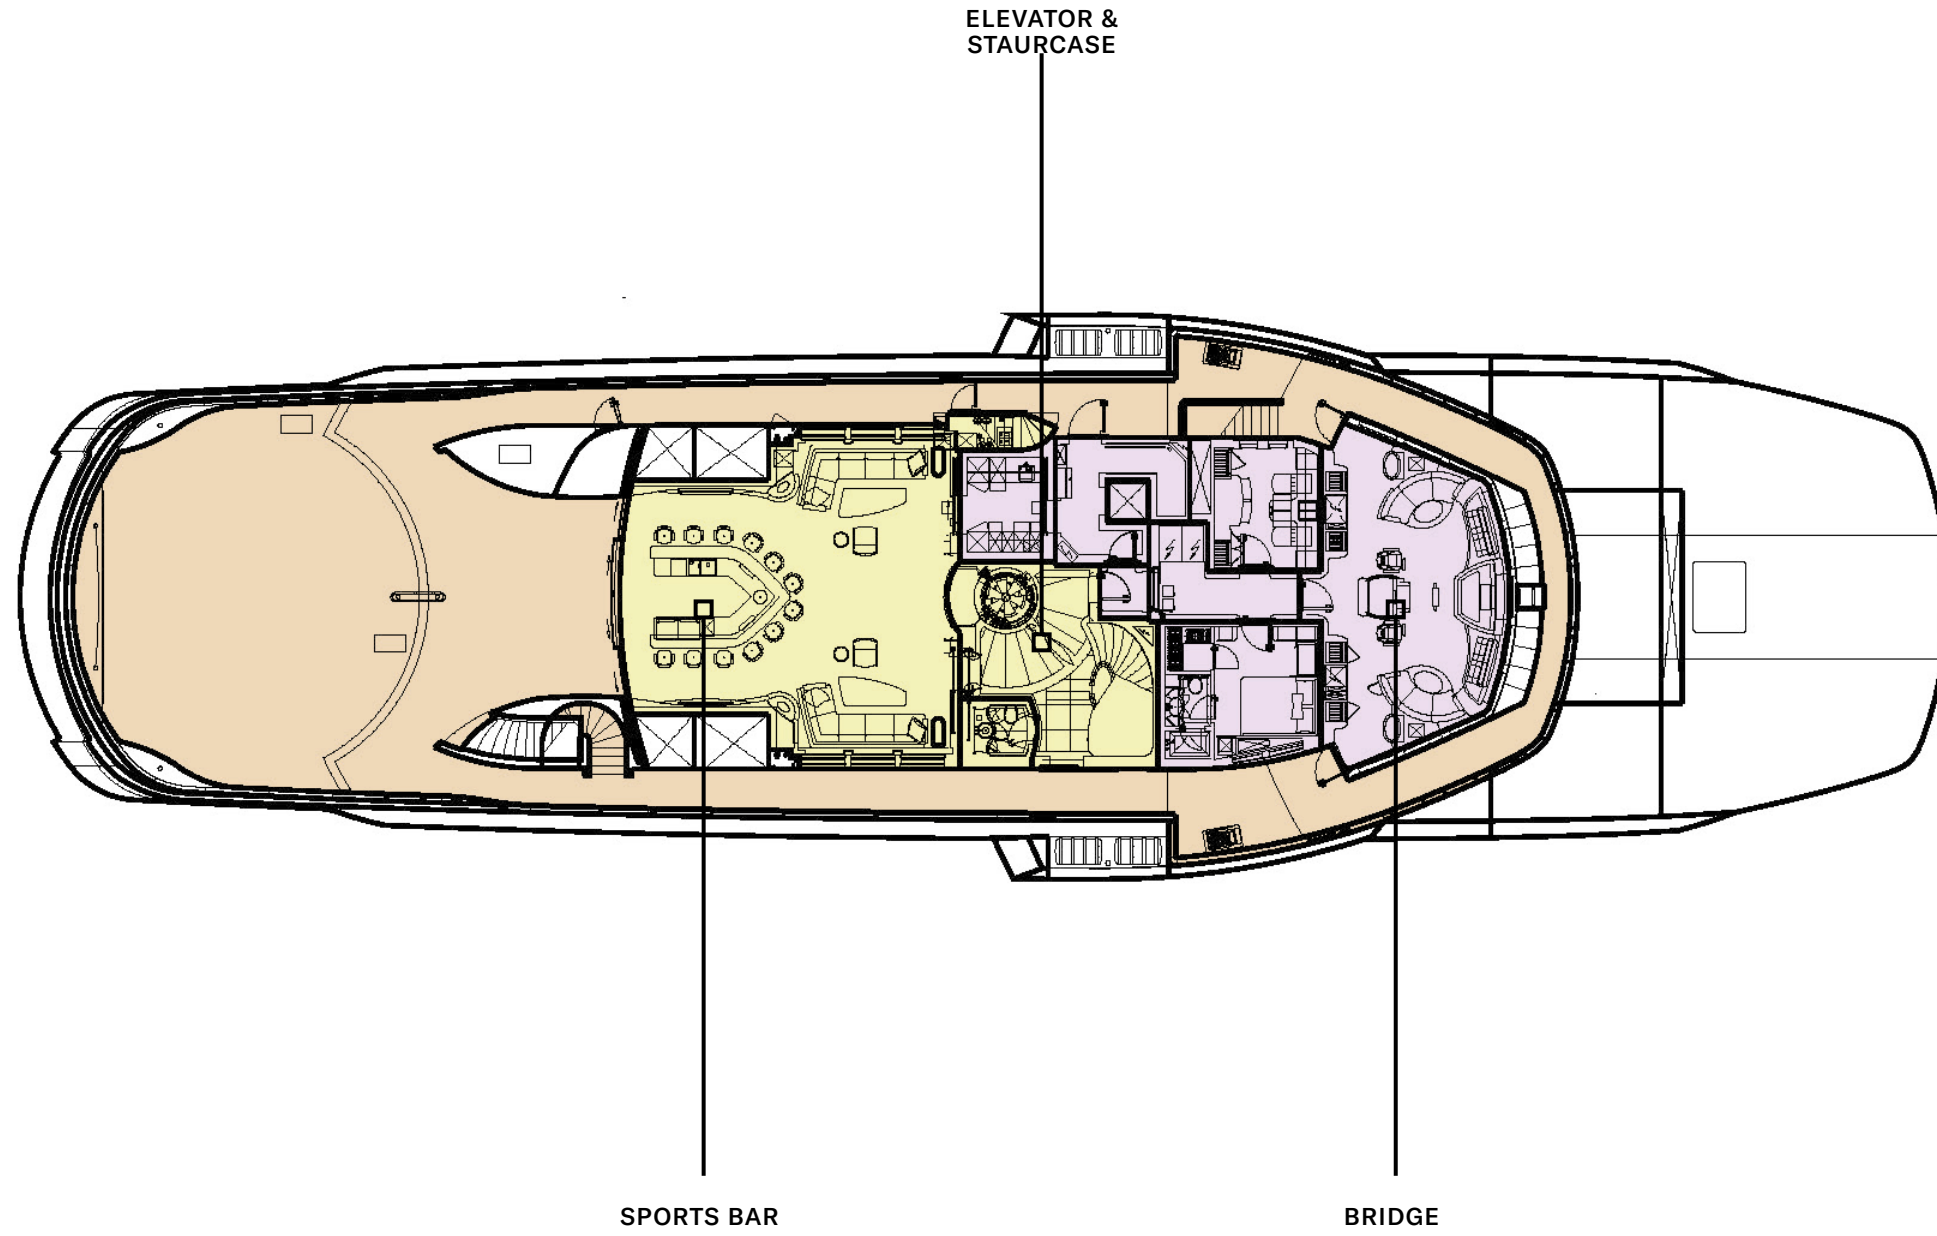

FOR CHARTER

WHISPER

Whisper is not like other yachts. At 95 metres, her size alone makes her a marvel of the seas. Fusing high glamour with a guest-centric, service-orientated layout, Whisper's five larger-than-life decks contain every amenity you could possibly need for a fun-packed week at sea, including three full lounging and dining areas, formal dining for 18 guests; a full-service spa; two retractable sea terraces that open from the lobby and gym spaces; a double-height main saloon and cinema room.

CREW
27

BEAM
13.8M (45'3")

MAX SPEED
16 KNOTS

FOR CHARTER

WHISPER

Whisper's interior is a masterpiece of design, with the ability to cater to both grand-scale entertaining and intimate charter parties. The main guest spaces are located on the main and upper decks; on the main deck, a cinema room adjacent to the guest cabins, that can double as a guest salon or reading room, and the opulent double-height main salon, which is connected to the upper deck lounge and dining room via an impressive atrium staircase, flanked by two video walls, setting the stage for large events.

- DECK
- GUEST AREAS
- PRINCIPAL SUITE
- GUEST SUITES
- FITNESS & WELLBEING
- SUN DECK
- CREW AREAS

OBSERVATION PLATFORM

KEY

- DECK
- GUEST AREAS
- PRINCIPAL SUITE
- GUEST SUITES
- FITNESS & WELLBEING
- SUN DECK
- CREW AREAS

TOP DECK

KEY

- DECK
- GUEST AREAS
- PRINCIPAL SUITE
- GUEST SUITES
- FITNESS & WELLBEING
- SUN DECK
- CREW AREAS

BRIDGE DECK

KEY

- DECK
- GUEST AREAS
- PRINCIPAL SUITE
- GUEST SUITES
- FITNESS & WELLBEING
- SUN DECK
- CREW AREAS