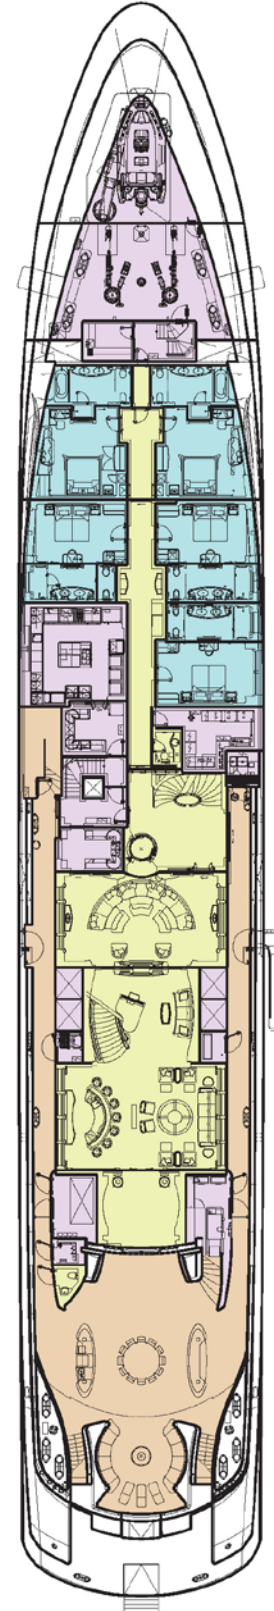

**OBSERVATION
PLATFORM**

SUN DECK

BRIDGE DECK

OWNERS DECK

MAIN DECK

LOWER DECK

TANK DECK

KEY

- DECK
- GUEST AREAS
- PRINCIPAL SUITE
- GUEST SUITES
- FITNESS & WELLBEING
- SUN DECK
- CREW AREAS