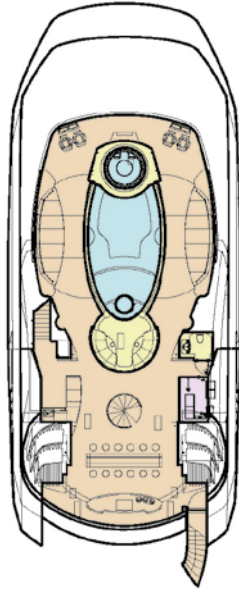

FOR CHARTER

WHISPER

Whisper is not like other yachts. At 95 metres, her size alone makes her a marvel of the seas. Fusing high glamour with a guest-centric, service-orientated layout, Whisper's five larger-than-life decks contain every amenity you could possibly need for a fun-packed week at sea, including three full lounging and dining areas, formal dining for 18 guests; a full-service spa; two retractable sea terraces that open from the lobby and gym spaces; a double-height main saloon and cinema room.

CREW
27

BEAM
13.8M (45'3")

MAX SPEED
16 KNOTS

FOR CHARTER

WHISPER

Whisper's interior is a masterpiece of design, with the ability to cater to both grand-scale entertaining and intimate charter parties. The main guest spaces are located on the main and upper decks; on the main deck, a cinema room adjacent to the guest cabins, that can double as a guest salon or reading room, and the opulent double-height main salon, which is connected to the upper deck lounge and dining room via an impressive atrium staircase, flanked by two video walls, setting the stage for large events.

**OBSERVATION
PLATFORM**

SUN DECK

BRIDGE DECK

OWNERS DECK

MAIN DECK

LOWER DECK

TANK DECK

KEY

- DECK
- GUEST AREAS
- PRINCIPAL SUITE
- GUEST SUITES
- FITNESS & WELLBEING
- SUN DECK
- CREW AREAS

OBSERVATION PLATFORM

KEY

- DECK
- GUEST AREAS
- PRINCIPAL SUITE
- GUEST SUITES
- FITNESS & WELLBEING
- SUN DECK
- CREW AREAS