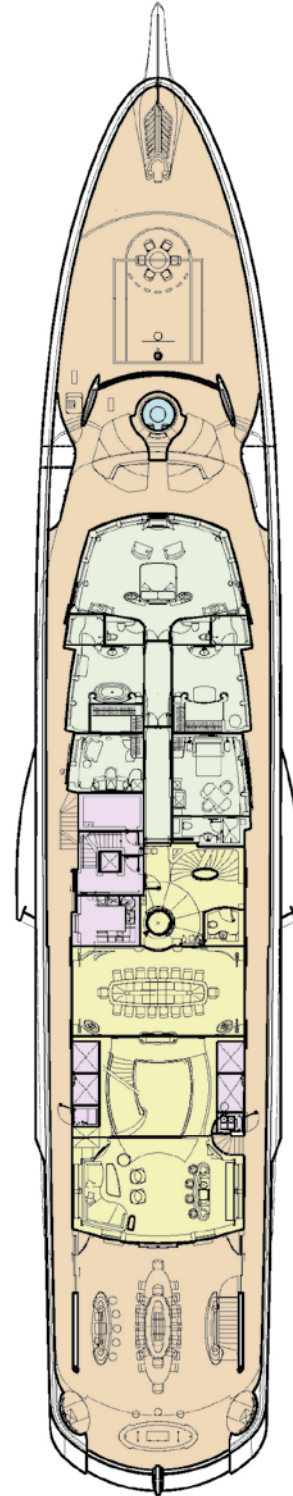

CREW
27

BEAM
13.8M (45'3")

MAX SPEED
16 KNOTS

FOR CHARTER

WHISPER

Whisper's interior is a masterpiece of design, with the ability to cater to both grand-scale entertaining and intimate charter parties. The main guest spaces are located on the main and upper decks; on the main deck, a cinema room adjacent to the guest cabins, that can double as a guest salon or reading room, and the opulent double-height main salon, which is connected to the upper deck lounge and dining room via an impressive atrium staircase, flanked by two video walls, setting the stage for large events.

MAIN SALON

WHISPER

MAIN SALON

WHISPER

MAIN SALON

WHISPER

CINEMA ROOM

WHISPER

PRINCIPAL SUITE

WHISPER

PRINCIPAL SUITE

WHISPER

PRINCIPAL SUITE OFFICE

WHISPER

GUEST SUITES

WHISPER

**OBSERVATION
PLATFORM**

SUN DECK

BRIDGE DECK

OWNERS DECK

MAIN DECK

LOWER DECK

TANK DECK

KEY