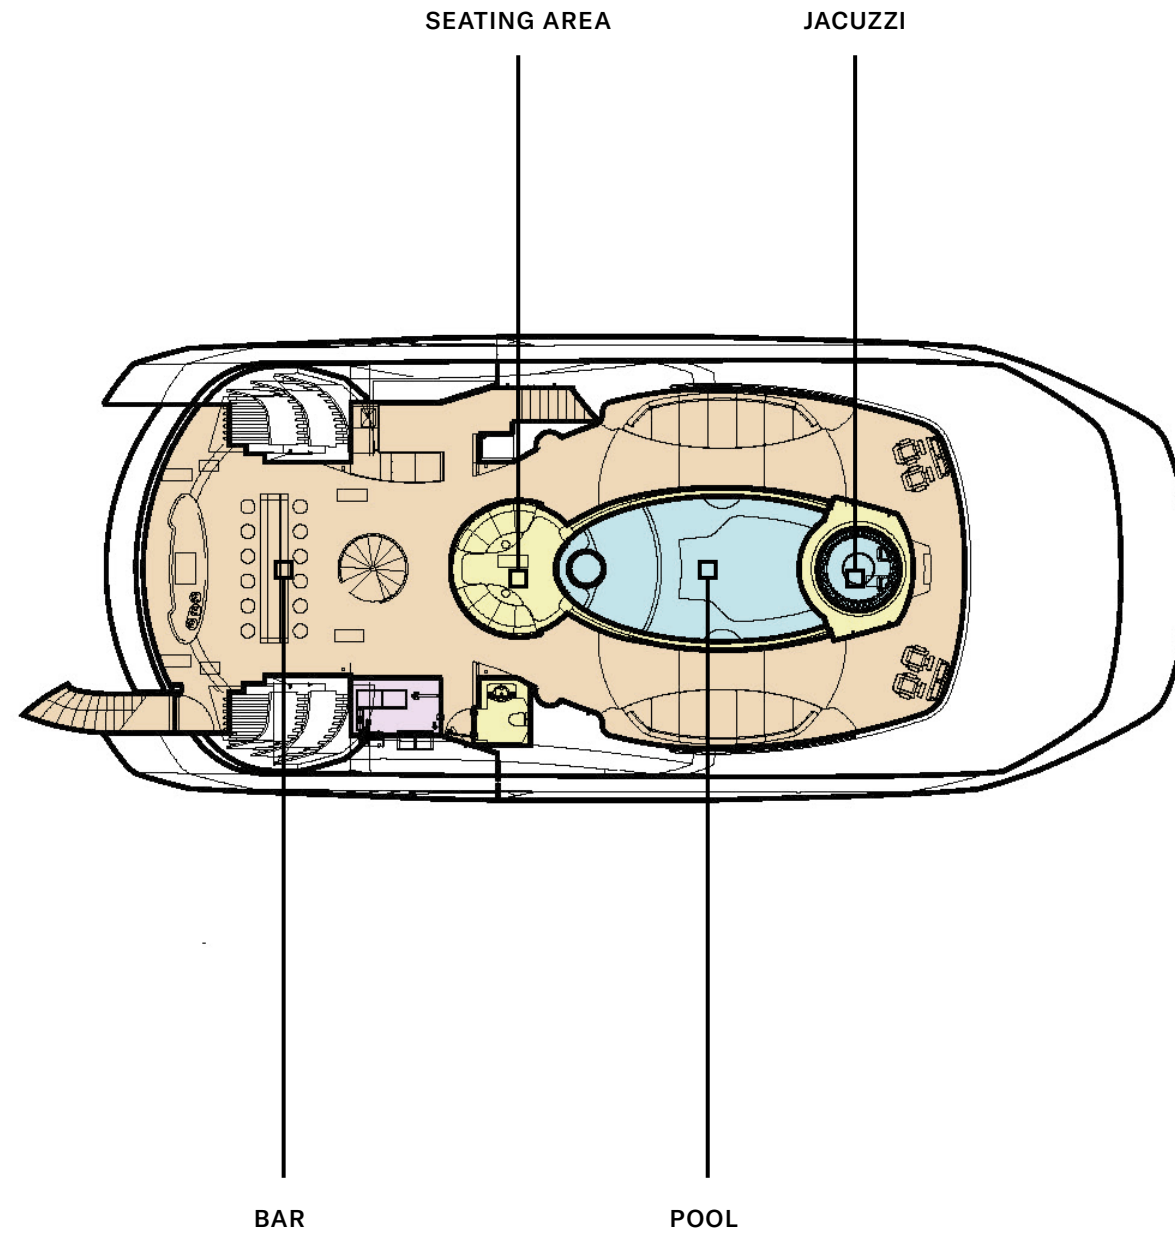

FOR CHARTER

WHISPER

Whisper is not like other yachts. At 95 metres, her size alone makes her a marvel of the seas. Fusing high glamour with a guest-centric, service-orientated layout, Whisper's five larger-than-life decks contain every amenity you could possibly need for a fun-packed week at sea, including three full lounging and dining areas, formal dining for 18 guests; a full-service spa; two retractable sea terraces that open from the lobby and gym spaces; a double-height main saloon and cinema room.

CREW
27

BEAM
13.8M (45'3")

MAX SPEED
16 KNOTS

FOR CHARTER

WHISPER

Whisper's interior is a masterpiece of design, with the ability to cater to both grand-scale entertaining and intimate charter parties. The main guest spaces are located on the main and upper decks; on the main deck, a cinema room adjacent to the guest cabins, that can double as a guest salon or reading room, and the opulent double-height main salon, which is connected to the upper deck lounge and dining room via an impressive atrium staircase, flanked by two video walls, setting the stage for large events.

- DECK
- GUEST AREAS
- PRINCIPAL SUITE
- GUEST SUITES
- FITNESS & WELLBEING
- SUN DECK
- CREW AREAS

OBSERVATION PLATFORM

KEY

- DECK
- GUEST AREAS
- PRINCIPAL SUITE
- GUEST SUITES
- FITNESS & WELLBEING
- SUN DECK
- CREW AREAS

TOP DECK

KEY

- DECK
- GUEST AREAS
- PRINCIPAL SUITE
- GUEST SUITES
- FITNESS & WELLBEING
- SUN DECK
- CREW AREAS

BRIDGE DECK

KEY

- DECK
- GUEST AREAS
- PRINCIPAL SUITE
- GUEST SUITES
- FITNESS & WELLBEING
- SUN DECK
- CREW AREAS