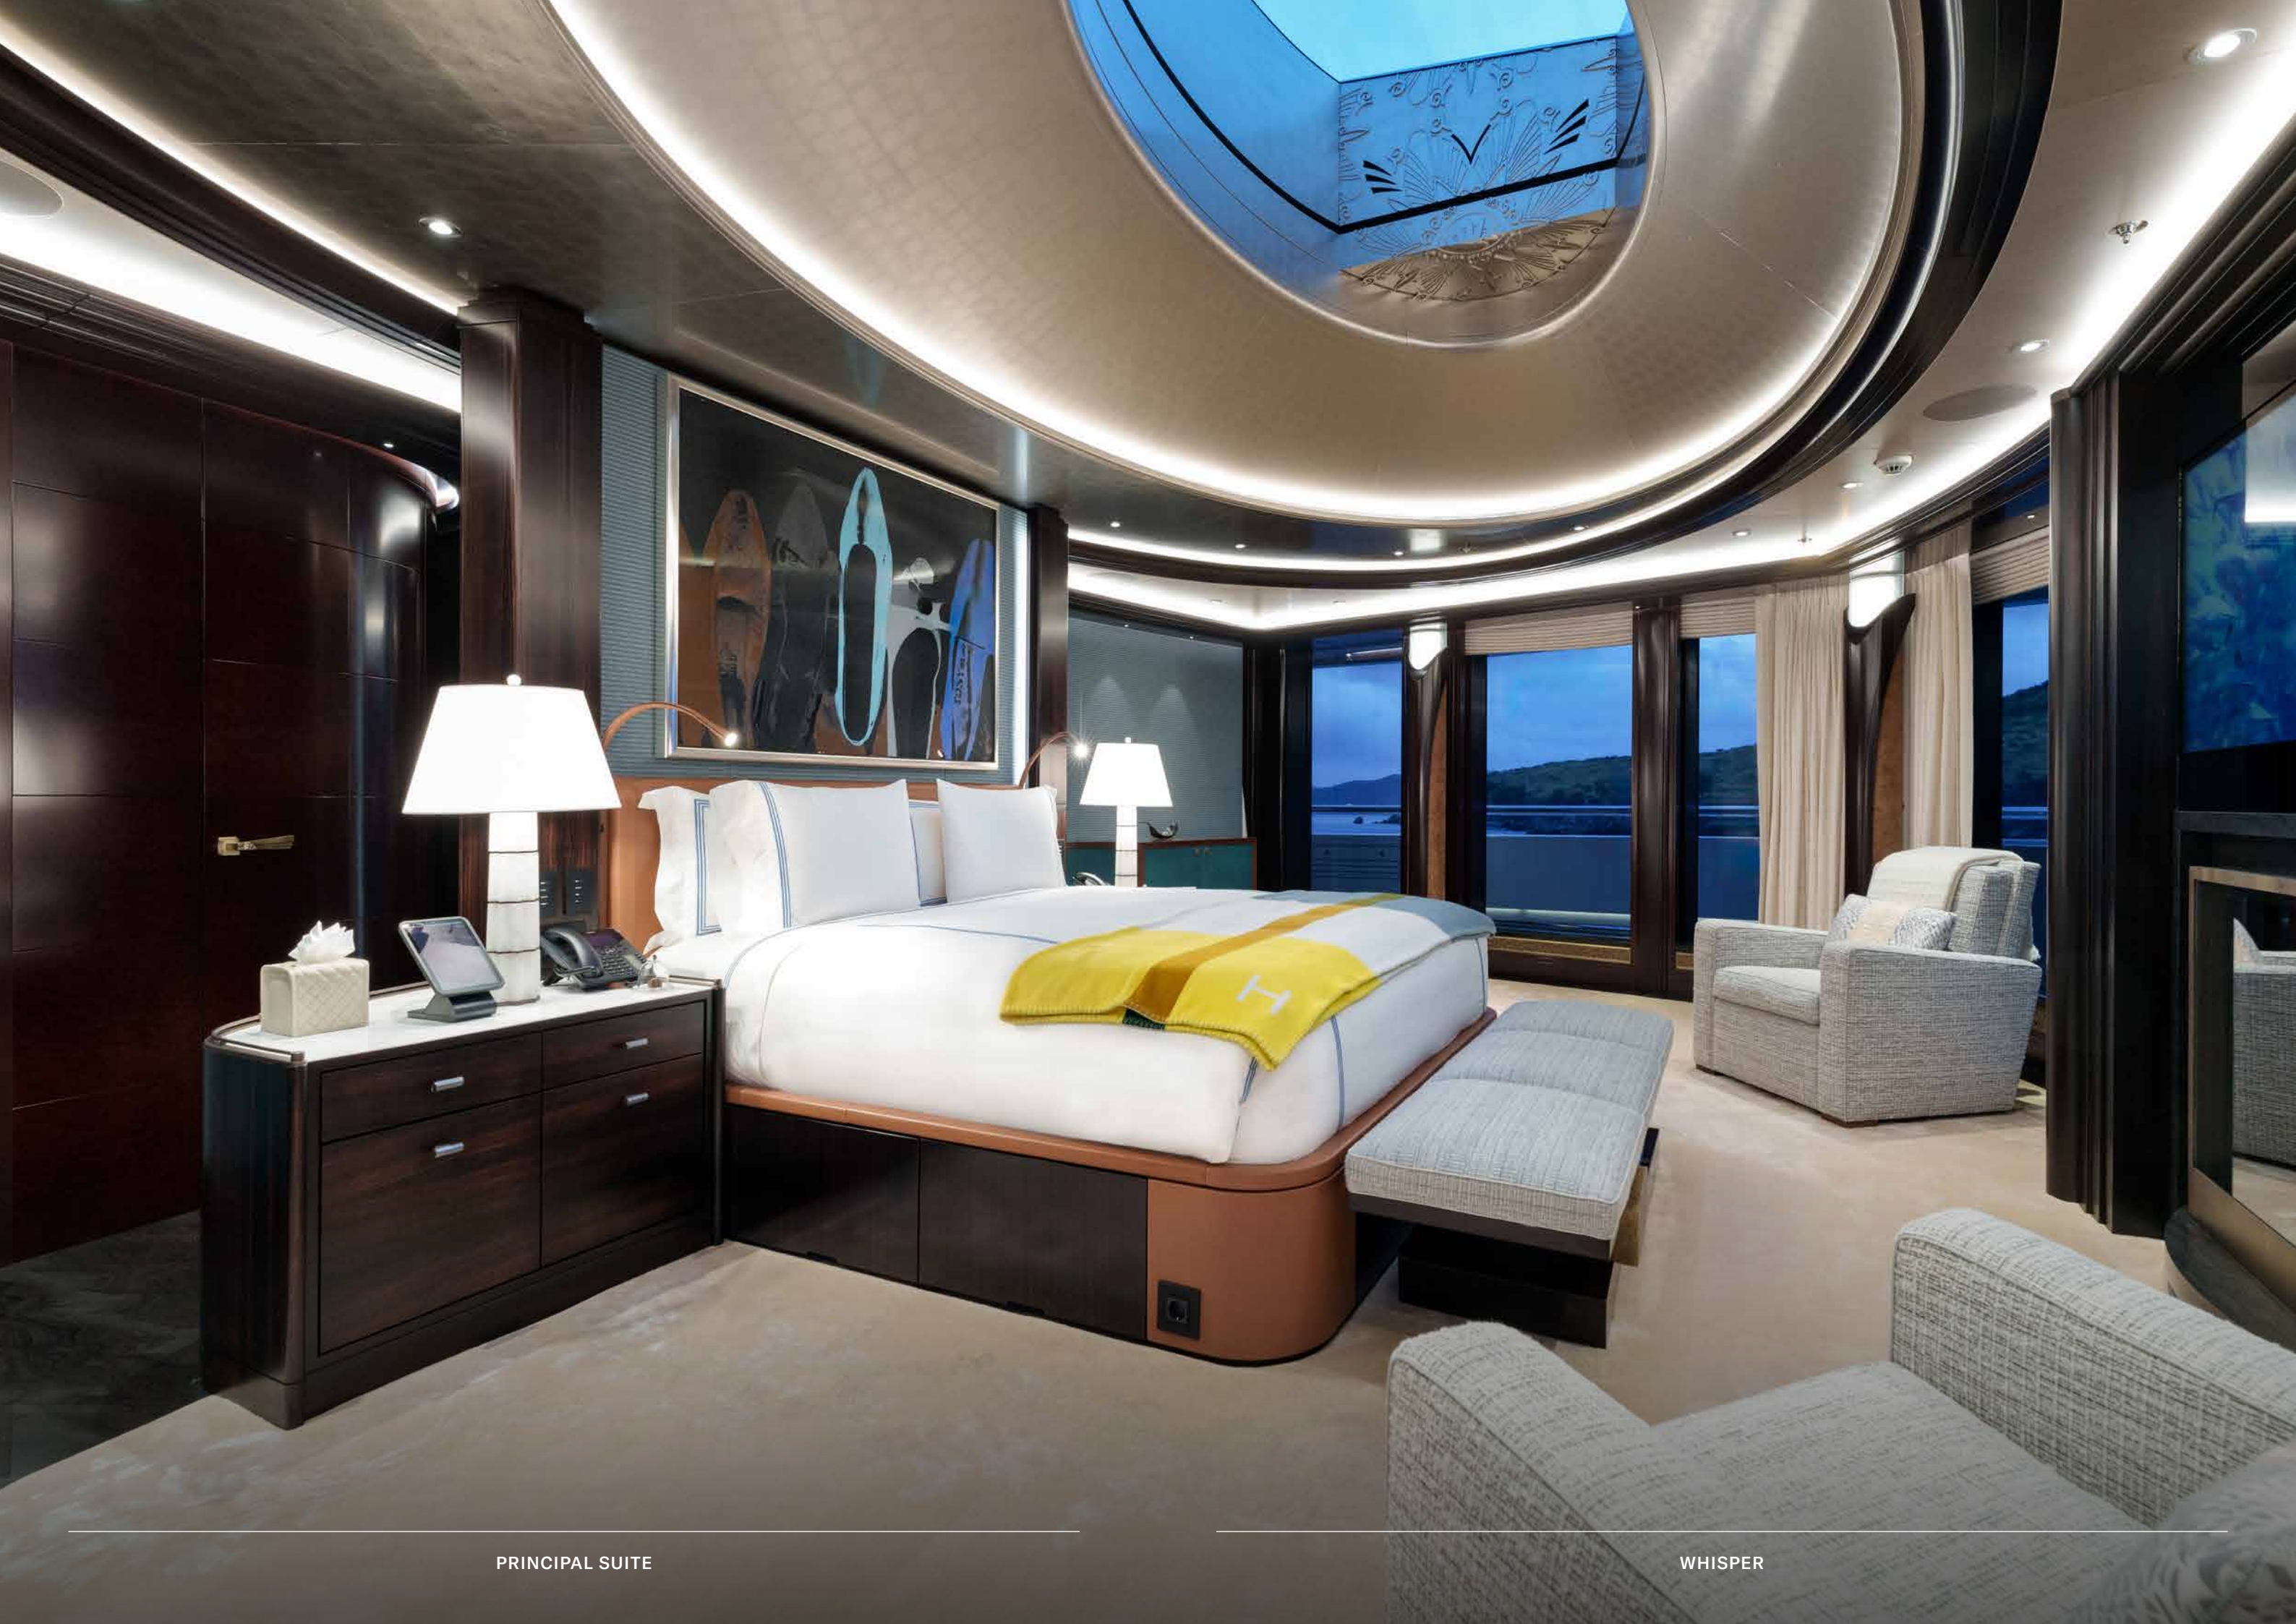

PRINCIPAL SUITE

WHISPER