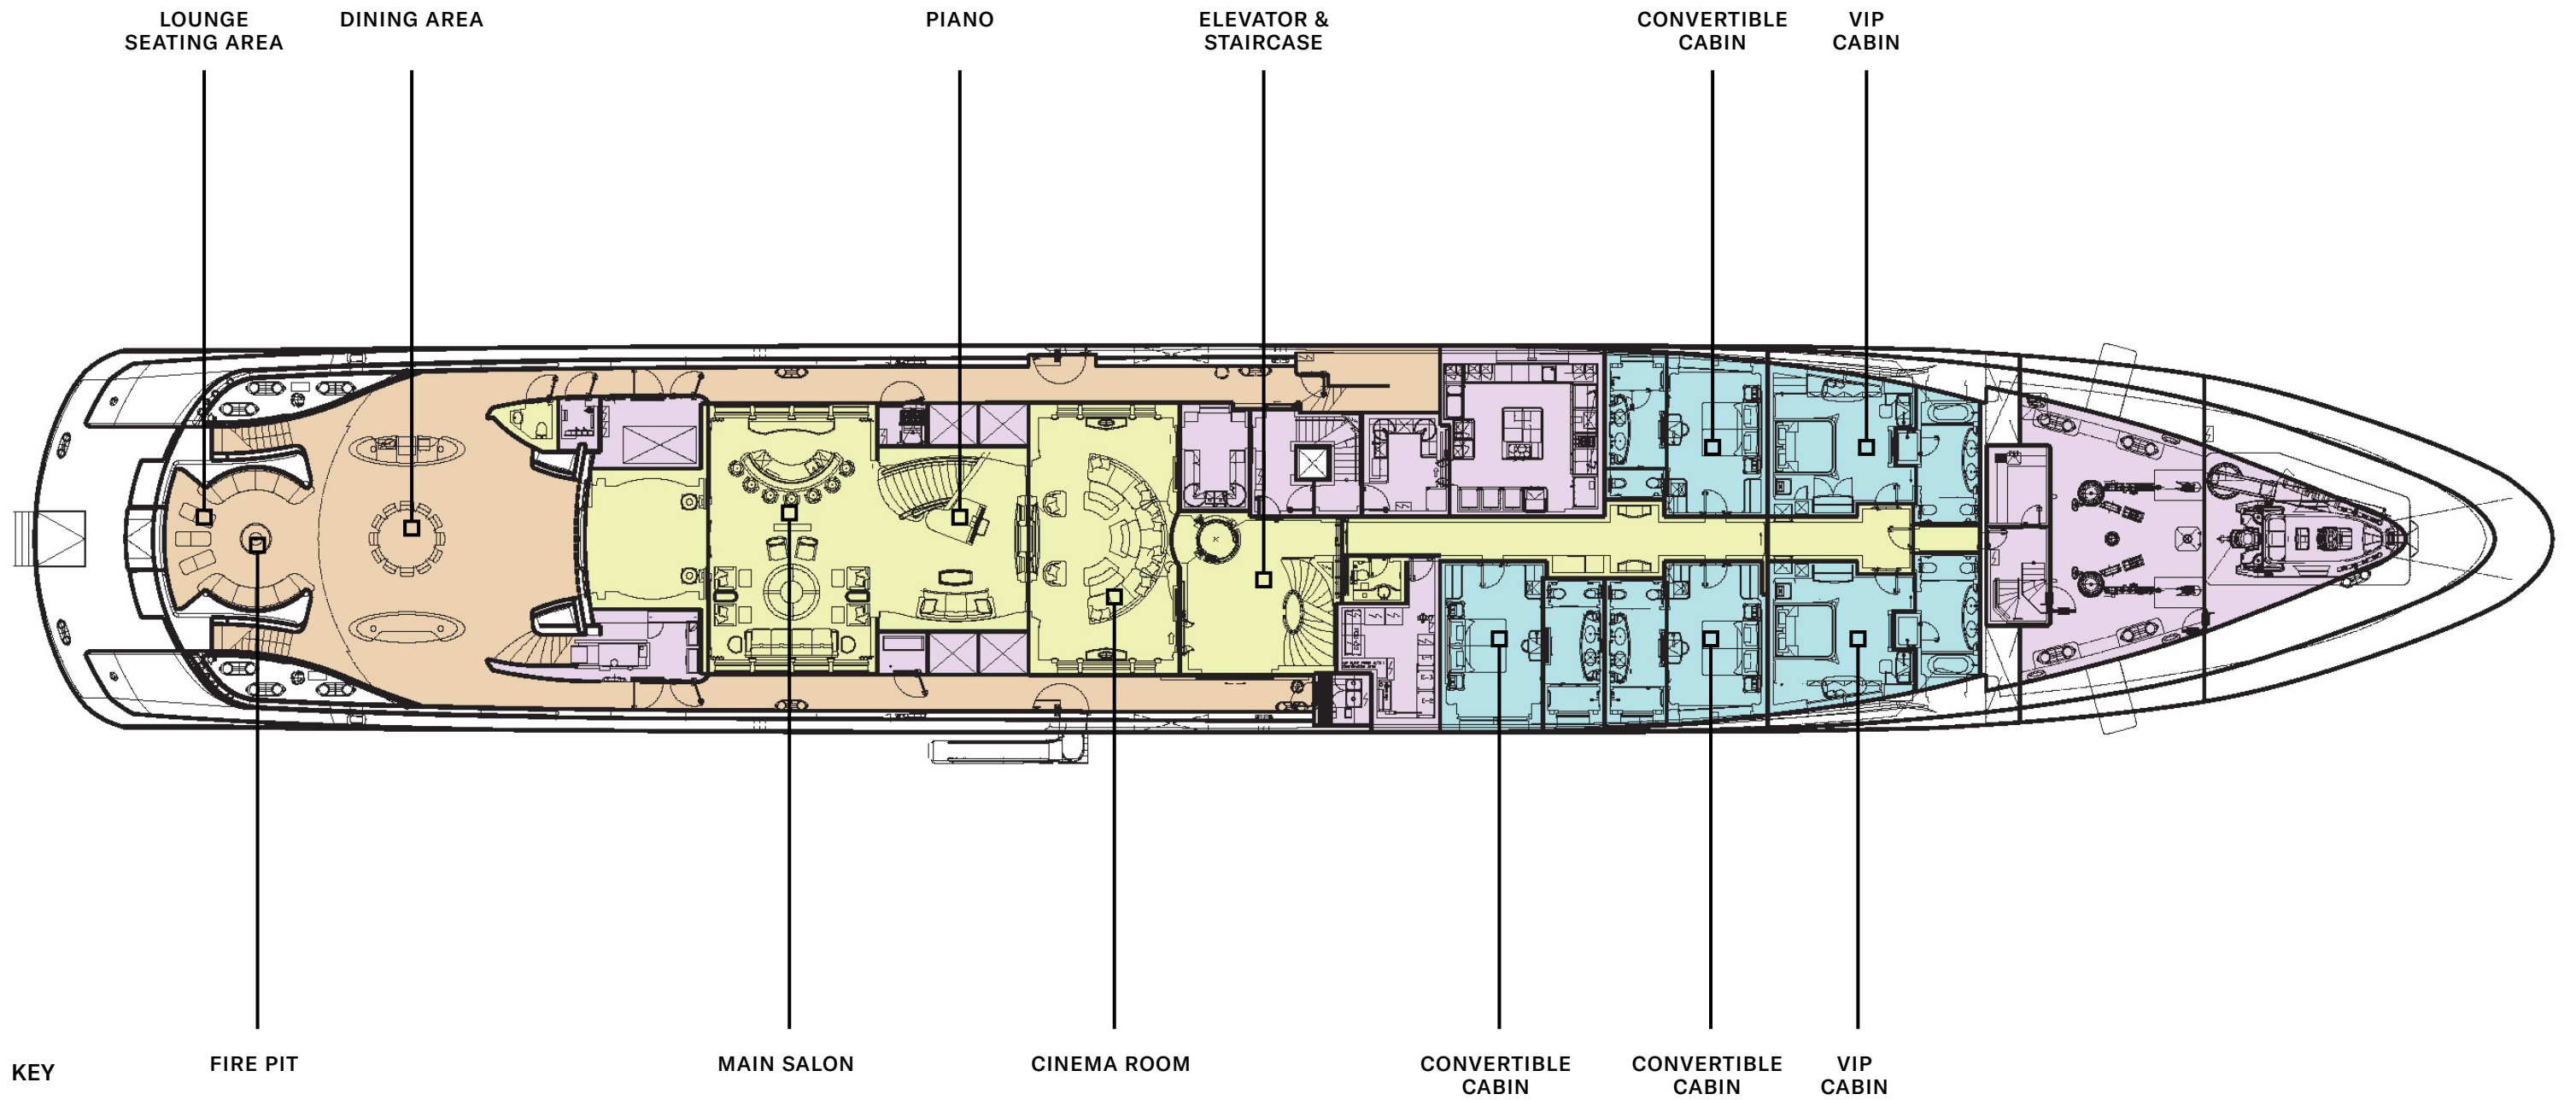

CREW
27

BEAM
13.8M (45'3")

MAX SPEED
16 KNOTS

FOR CHARTER

WHISPER

Whisper's interior is a masterpiece of design, with the ability to cater to both grand-scale entertaining and intimate charter parties. The main guest spaces are located on the main and upper decks; on the main deck, a cinema room adjacent to the guest cabins, that can double as a guest salon or reading room, and the opulent double-height main salon, which is connected to the upper deck lounge and dining room via an impressive atrium staircase, flanked by two video walls, setting the stage for large events.

- DECK
- GUEST AREAS
- PRINCIPAL SUITE
- GUEST SUITES
- FITNESS & WELLBEING
- SUN DECK
- CREW AREAS

OBSERVATION PLATFORM

KEY

- DECK
- GUEST AREAS
- PRINCIPAL SUITE
- GUEST SUITES
- FITNESS & WELLBEING
- SUN DECK
- CREW AREAS

TOP DECK

KEY

- DECK
- GUEST AREAS
- PRINCIPAL SUITE
- GUEST SUITES
- FITNESS & WELLBEING
- SUN DECK
- CREW AREAS

BRIDGE DECK

KEY

- DECK
- GUEST AREAS
- PRINCIPAL SUITE
- GUEST SUITES
- FITNESS & WELLBEING
- SUN DECK
- CREW AREAS

OWNERS DECK

- KEY**
- DECK
 - GUEST AREAS
 - PRINCIPAL SUITE
 - GUEST SUITES
 - FITNESS & WELLBEING
 - SUN DECK
 - CREW AREAS

MAIN DECK

- KEY**
- DECK
 - GUEST AREAS
 - PRINCIPAL SUITE
 - GUEST SUITES
 - FITNESS & WELLBEING
 - SUN DECK
 - CREW AREAS