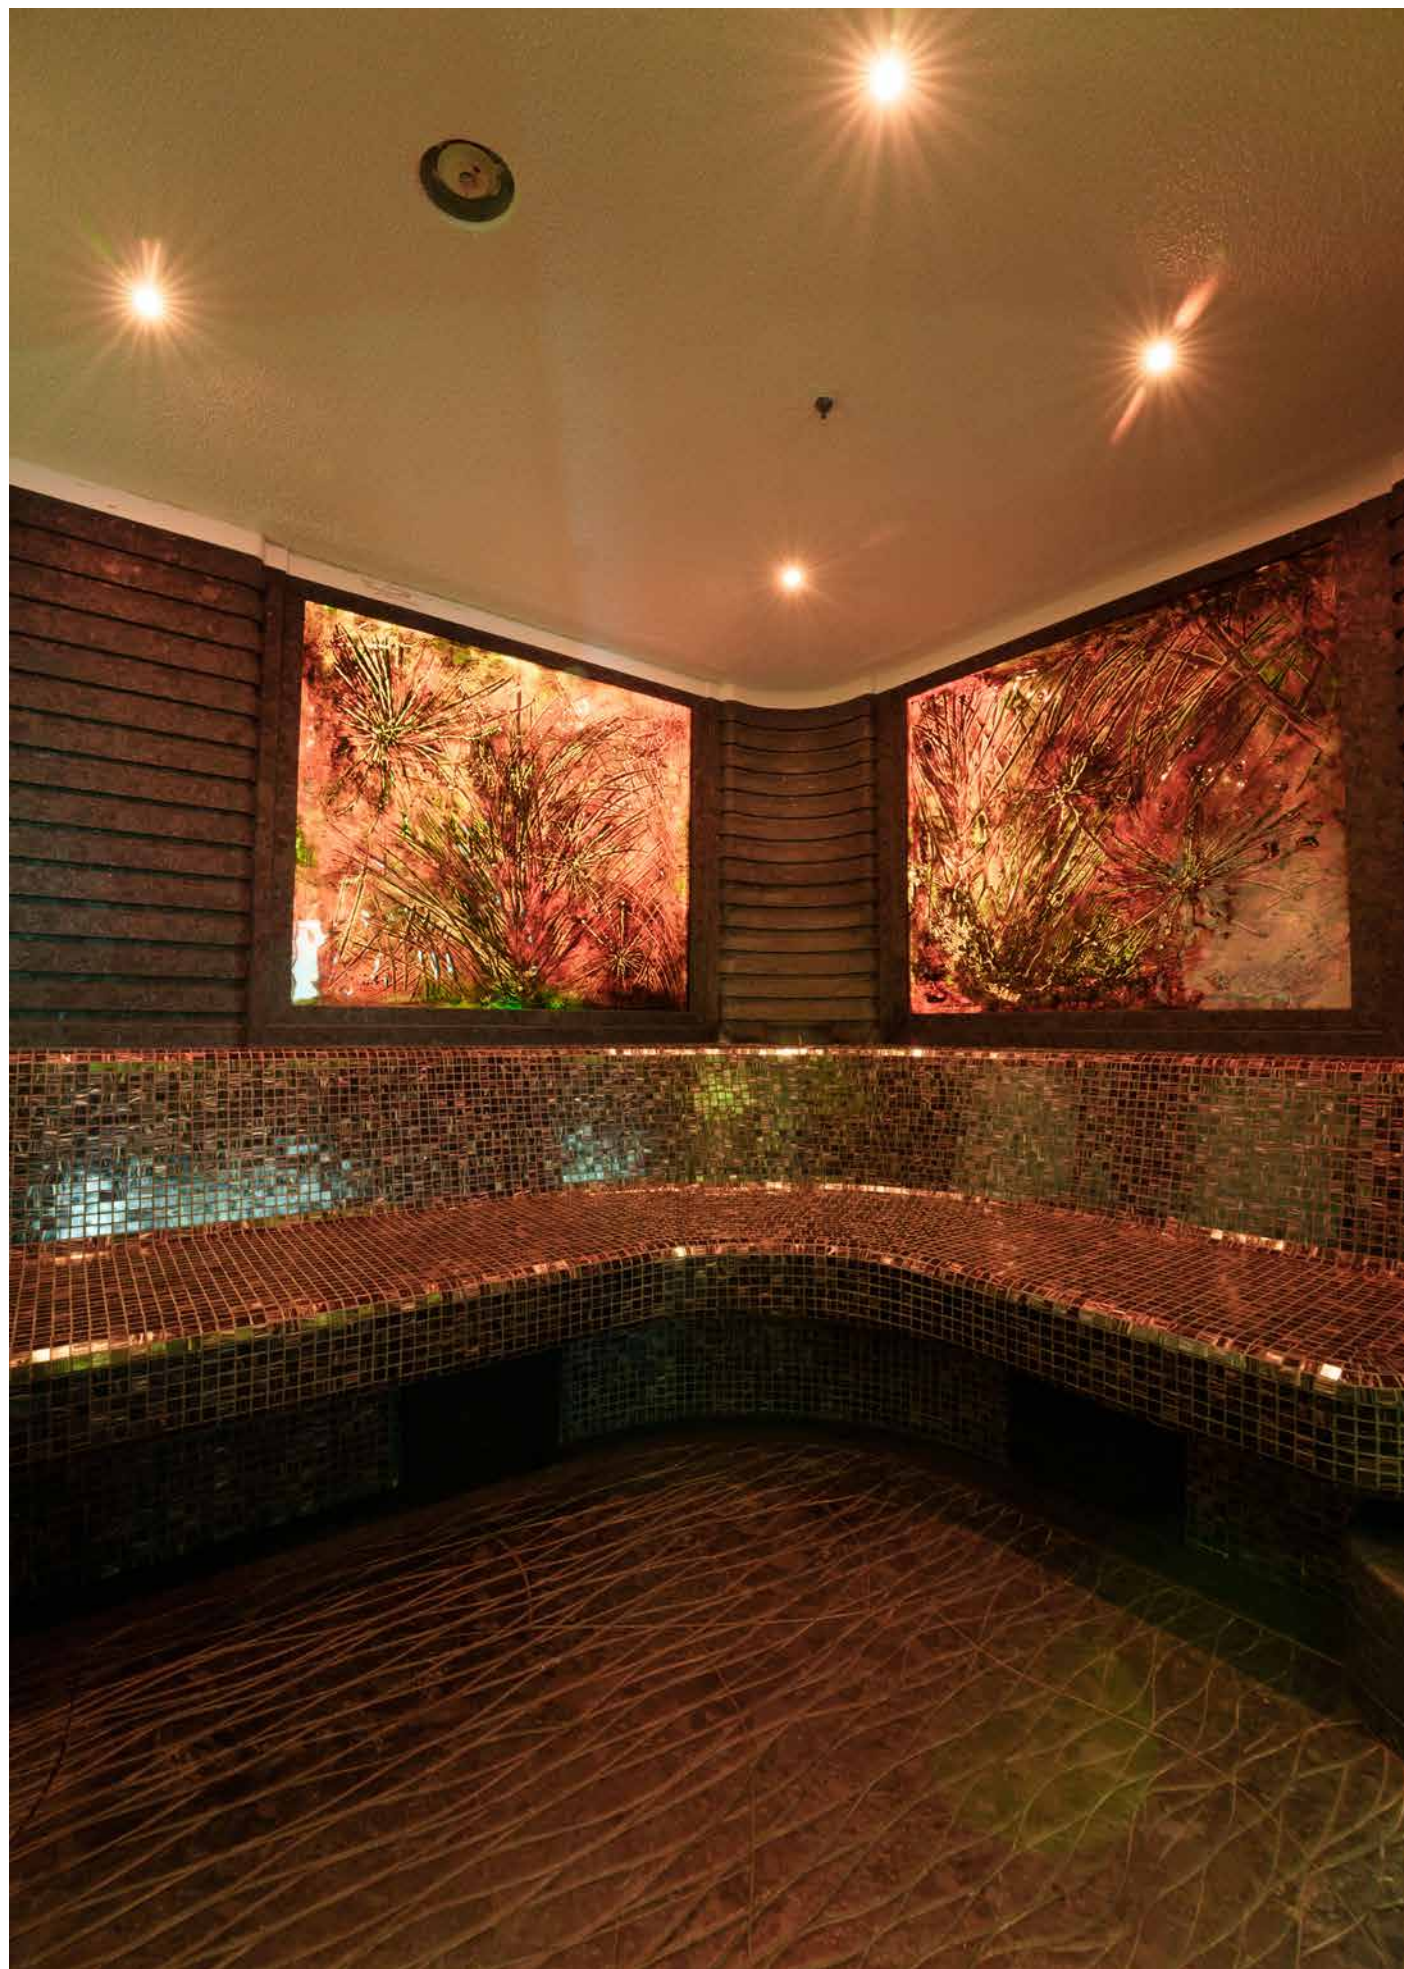

Located on the lower deck, Whisper's spa, with hammam, spa pool, cold plunge pool, steam shower and massage room, provides a sanctuary for relaxation and rejuvenation.

SPA QUALITY

This meditative space combines dark stones with intriguing, juxtaposed textures, from smooth flat rocks to elegant glass and various wood surfaces, and is bathed in soft, gentle lighting, creating a serene ambiance that invites you to unwind and let go.

SPA

WHISPER

SPA

WHISPER

Whisper's thoughtful, guest-centric design extends to her seven sumptuous suites, all of which provide an exceptional experience for guests. The owner's suite, complete with fireplace, skylight and stunning 180-degree views, is a haven of tranquility.