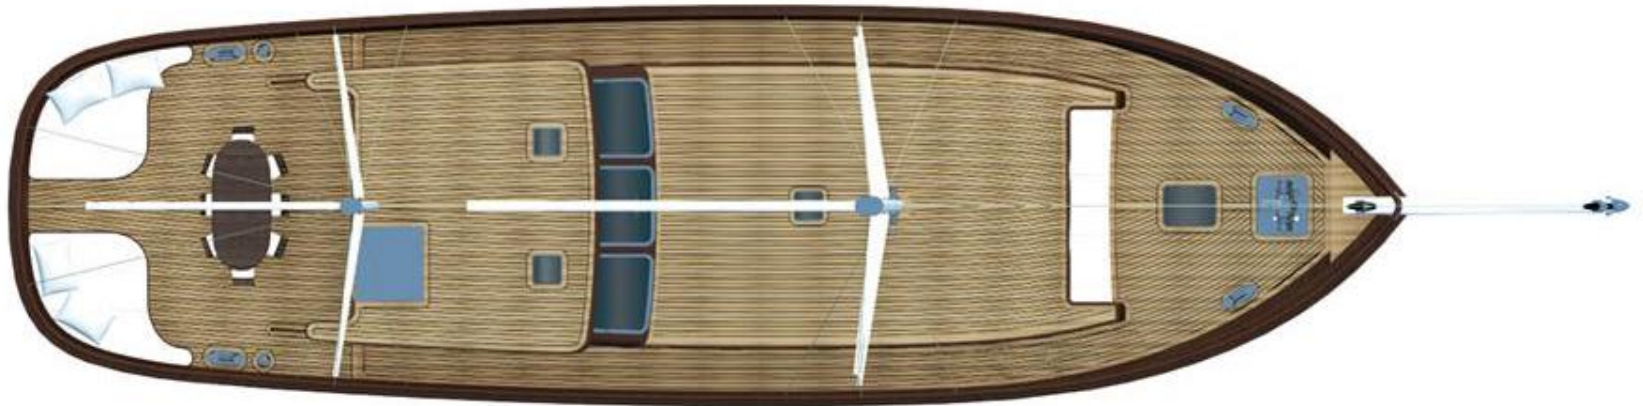

Let Your Dreams Set Sail

White Goose

Side Double Cabin

Let Your Dreams Set Sail

White Goose

Side Twin Cabin

Let Your Dreams Set Sail

White Goose

Master and Guest Bathrooms

Let Your Dreams Set Sail

White Goose

Open Galley

Let Your Dreams Set Sail

White Goose

General Arrangements

Let Your Dreams Set Sail

White Goose

Specifications

Technical Data

- Type: Laminated Wooden Classic Gullet
- Year : 2011/2017 refit
- Built in Bodrum
- L.O.A: 23,90 m
- Beam: 6,60 m
- Draft: 2,68
- 1 master 1 vip 1 twin guest cabin
- Engine: 2X237 HP Volvo
- Gearbox: 2XZF 280
- Fuel: 4.000 liter
- CruisingSpeed: 12 knots (max. 14 knots)
- Bow Truster: Side power SP315
- Generator: 2X2205 KWA Onan
- Sail Area: 350 sqr
- Mainsail, mizzen, staysail & furling genoa