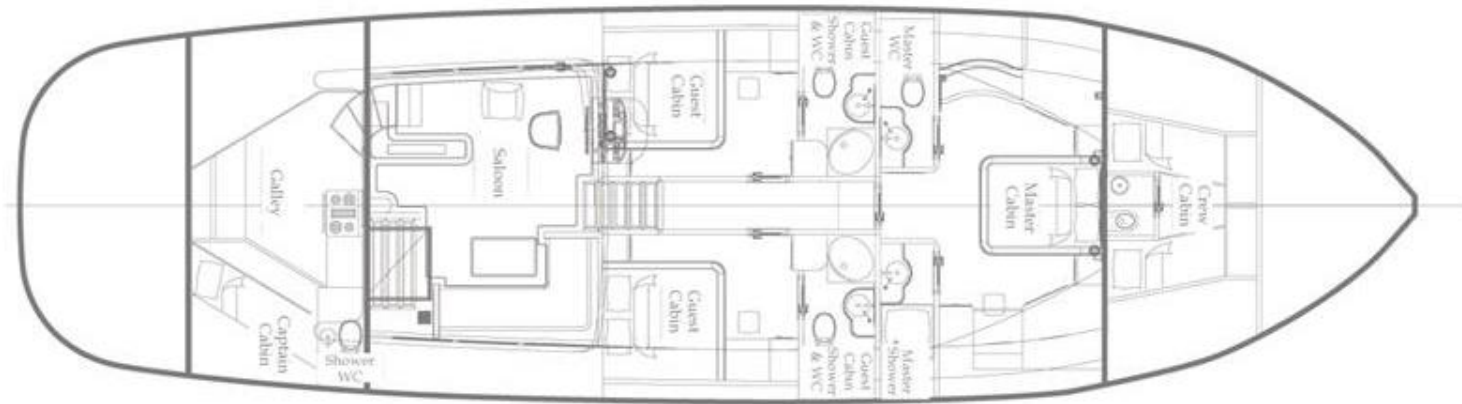

Let Your Dreams Set Sail

White Goose

Side Double Cabin

Let Your Dreams Set Sail

White Goose

Side Twin Cabin

Let Your Dreams Set Sail

White Goose

Master and Guest Bathrooms

Let Your Dreams Set Sail

White Goose

Open Galley

Let Your Dreams Set Sail

White Goose

General Arrangements

Let Your Dreams Set Sail

White Goose

Specifications

Technical Data

- Type: Laminated Wooden Classic Gullet
- Year : 2011/2017 refit
- Built in Bodrum
- L.O.A: 23,90 m
- Beam: 6,60 m
- Draft: 2,68
- 1 master 1 vip 1 twin guest cabin
- Engine: 2X237 HP Volvo
- Gearbox: 2XZF 280
- Fuel: 4.000 liter
- CruisingSpeed: 12 knots (max. 14 knots)
- Bow Truster: Side power SP315
- Generator: 2X2205 KWA Onan
- Sail Area: 350 sqr
- Mainsail, mizzen, staysail & furling genoa