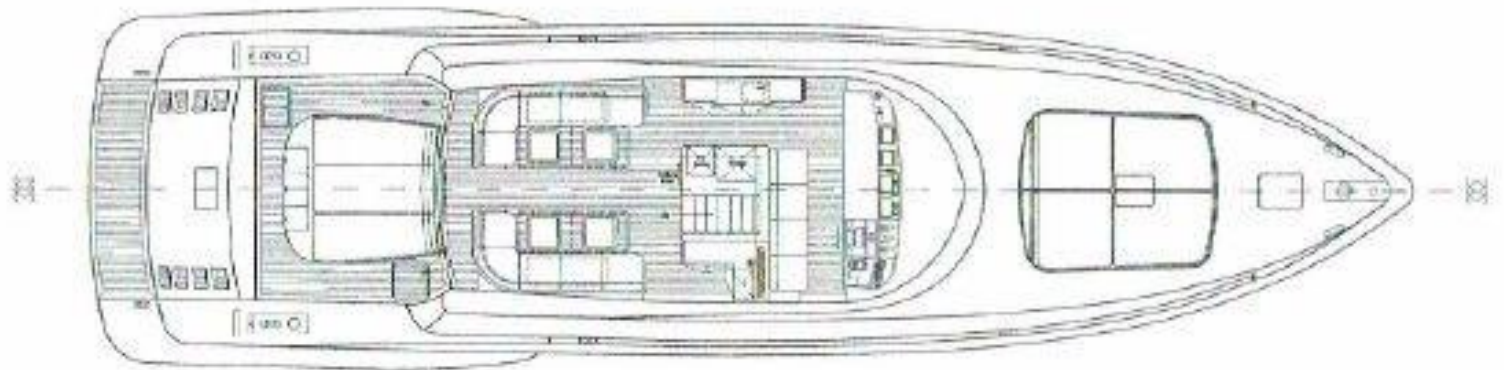

The 72' Mangusta Yacht has three beautifully appointed cabins that can accommodate a total of 6 guests. The master suite features a king-size bed, providing a lavish retreat for those seeking the utmost in luxury. The VIP suite offers a queen-size bed, ensuring a comfortable and inviting space for relaxation. Additionally, the guest cabin features two twin-size beds, perfect for accommodating family or friends.

*Master Suite*

*Stateroom*

*Guest Cabin*

Activities:

Gallery:

DIMENSIONI PRINCIPALI		
MAIN DIMENSIONS		
Length FT	3250 m	7989'
Length DL		
Length FT	550 m	1819'
Beam DL		
Beam FT	600 m	2181'
Height DL		
Displacement Metric Tonnage	317 t	
NET LASH Displacement		