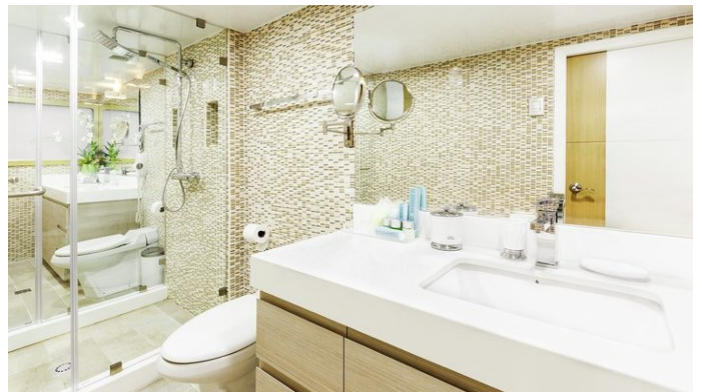

MORE PHOTOS, VIDEO OR INTERACTIVE DECK PLANS: