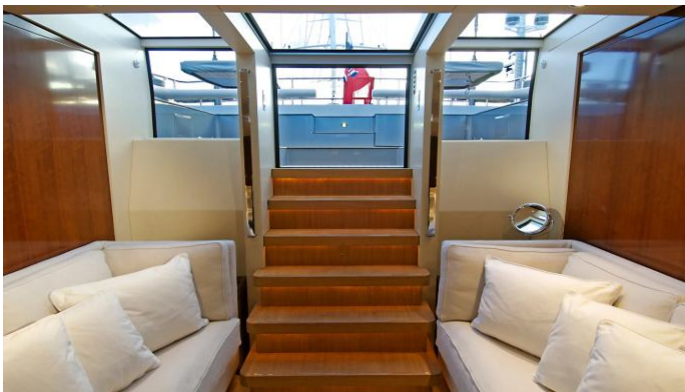

MORE PHOTOS, VIDEO OR INTERACTIVE DECK PLANS: