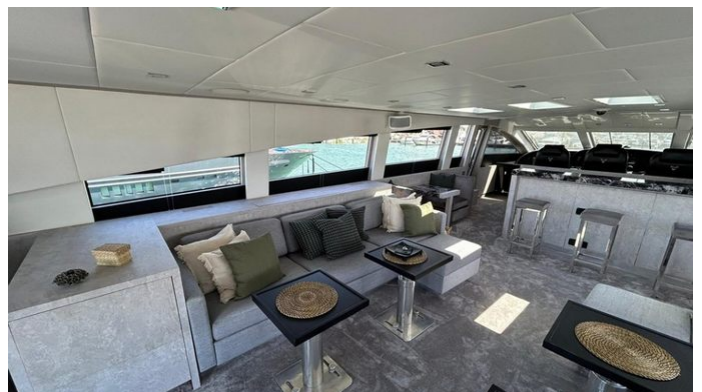

MORE PHOTOS, VIDEO OR INTERACTIVE DECK PLANS: