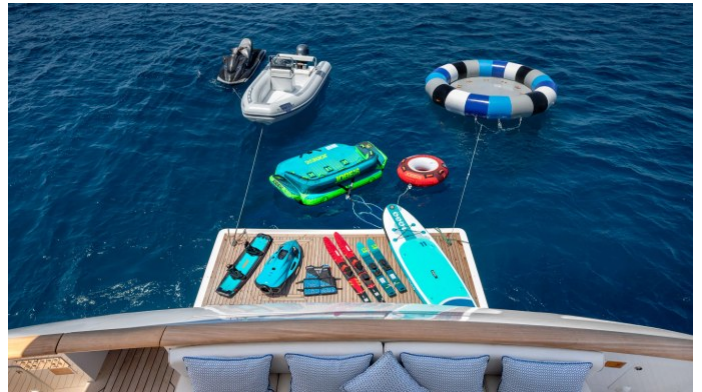

MORE PHOTOS, VIDEO OR INTERACTIVE DECK PLANS:

[CLICK HERE](#)

This document is not contractual. The yacht charters and their particulars displayed in the results above are displayed in good faith and whilst believed to be correct are not guaranteed. YachtCharterFleet.com does not warrant or assume any legal liability or responsibility for the accuracy, completeness, or usefulness of any information and/or images displayed. All information is subject to change without notice and is without warranty. Your preferred charter broker should provide you with yacht specifications, brochure and rates for your chosen dates during your charter yacht selection process. Starting prices are shown in a range of currencies for a one-week charter, unless otherwise indicated.