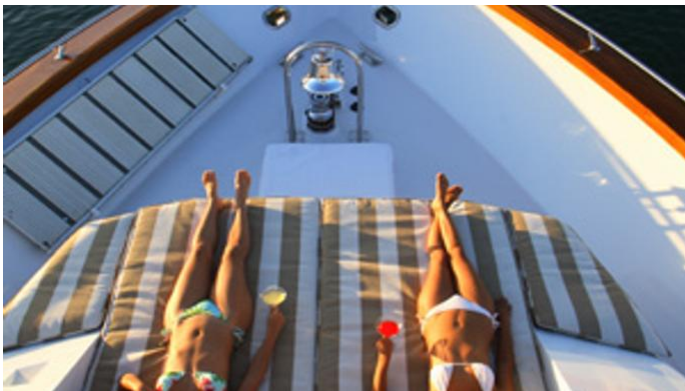

ZIBA

Yacht Charter Details for 'Ziba', the 33m Superyacht built by Broward

SPECIFICATIONS

LENGTH
33m / 108'3

BEAM DRAFT
6.1m / 20' 1.68m / 5'6

YEAR REFIT
1991 2007

CRUISING SPEED
12 Knots

ACCOMMODATION

GUESTS	CABINS	CREW
6	3	4

CABIN CONFIGURATION

CHARTER RATES

SUMMER
from
\$41,200 / week + expenses

WINTER
from
\$41,200 / week + expenses

Details correct as of 27 Sep, 2024

FOR MORE INFORMATION:

[CLICK HERE](#) 

or SCAN QR CODE

MORE PHOTOS, VIDEO OR INTERACTIVE DECK PLANS:

[CLICK HERE](#)

ZIBA YACHT CHARTER

Superyacht ZIBA was built in 1991 by Broward. She is a 33m / 108'3 motor yacht with exterior design by Broward . Ziba offers accommodation for up to 6 guests in 3 cabins with additional room for her crew of 4. She features a variety of amenities to ensure comfortable charter vacations, including Air Conditioning. She also carries an impressive collection of toys as listed below.

ZIBA AMENITIES & TOYS

Air Conditioning

For a full up-to-date list of leisure facilities or amenities onboard Motor Yacht Ziba please contact your Yacht Charter Broker prior to booking your vacation. If there is a particular water toy that you would like, but it is not listed, then it may be possible to rent this equipment for you.