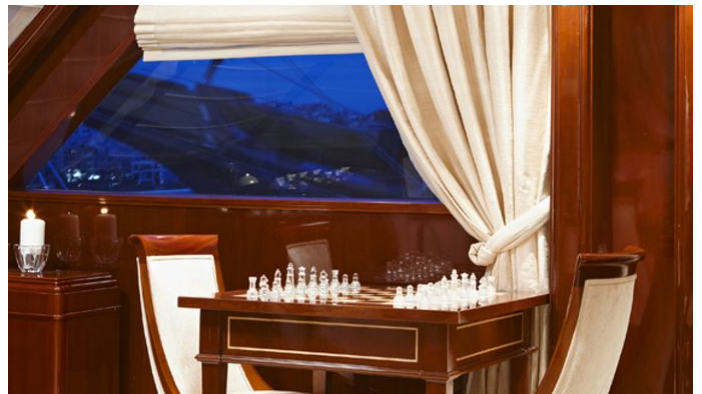

MORE PHOTOS, VIDEO OR INTERACTIVE DECK PLANS: