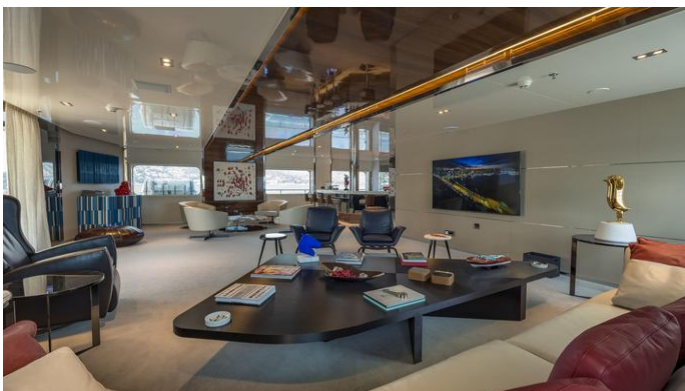

FOR MORE INFORMATION:

[CLICK HERE](#) 

or SCAN QR CODE

MORE PHOTOS, VIDEO OR INTERACTIVE DECK PLANS:

[CLICK HERE](#)

MARQUISE YACHT CHARTER

Superyacht MARQUISE was built in 2004 by Austal. She is a 72m / 236'3 Conversion motor yacht with exterior design by Luiz de Basto Designs and interior styling by AskDeco . Marquise offers accommodation for up to 28 guests in 14 cabins with additional room for her crew of 30. She features a variety of amenities to ensure comfortable charter vacations, including, Air Conditioning, Deck Jacuzzi, Gym/exercise equipment, Stabilisers underway, WiFi connection on board & Stabilizers at Anchor. She also carries an impressive collection of toys as listed below.