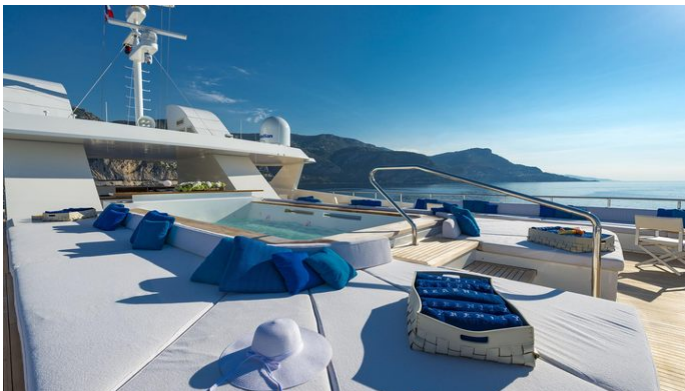

FOR MORE INFORMATION:

[CLICK HERE](#) 

or SCAN QR CODE

MORE PHOTOS, VIDEO OR INTERACTIVE DECK PLANS:

[CLICK HERE](#)

MARQUISE YACHT CHARTER

Superyacht MARQUISE was built in 2004 by Austal. She is a 72m / 236'3 Conversion motor yacht with exterior design by Luiz de Basto Designs and interior styling by AskDeco . Marquise offers accommodation for up to 28 guests in 14 cabins with additional room for her crew of 30. She features a variety of amenities to ensure comfortable charter vacations, including, Air Conditioning, Deck Jacuzzi, Gym/exercise equipment, Stabilisers underway, WiFi connection on board & Stabilizers at Anchor. She also carries an impressive collection of toys as listed below.

MARQUISE AMENITIES & TOYS

Jacuzzi

Stabilizers Underway

Wi-Fi

At-Anchor Stabilizers

Swimming Pool

Deck Jacuzzi

Gym