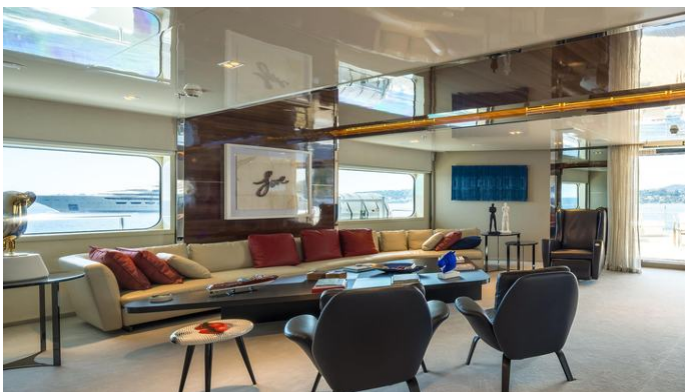

FOR MORE INFORMATION:

[CLICK HERE](#) 

or SCAN QR CODE

MORE PHOTOS, VIDEO OR INTERACTIVE DECK PLANS:

[CLICK HERE](#)

MARQUISE YACHT CHARTER

Superyacht MARQUISE was built in 2004 by Austal. She is a 72m / 236'3 Conversion motor yacht with exterior design by Luiz de Basto Designs and interior styling by AskDeco . Marquise offers accommodation for up to 28 guests in 14 cabins with additional room for her crew of 30. She features a variety of amenities to ensure comfortable charter vacations, including, Air Conditioning, Deck Jacuzzi, Gym/exercise equipment, Stabilisers underway, WiFi connection on board & Stabilizers at Anchor. She also carries an impressive collection of toys as listed below.