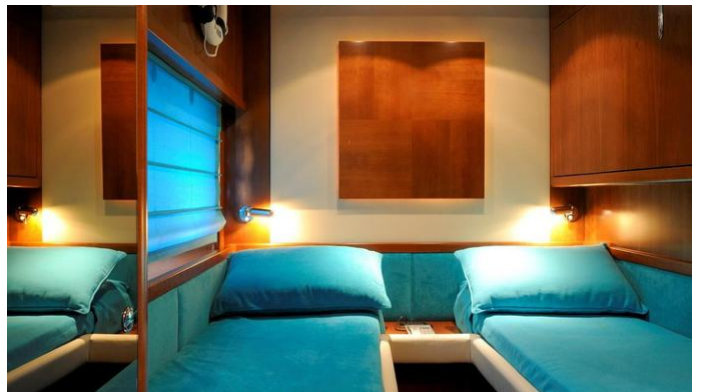

MORE PHOTOS, VIDEO OR INTERACTIVE DECK PLANS: