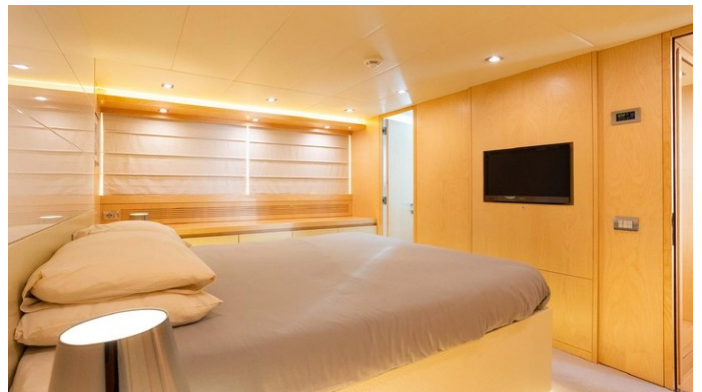

MORE PHOTOS, VIDEO OR INTERACTIVE DECK PLANS: