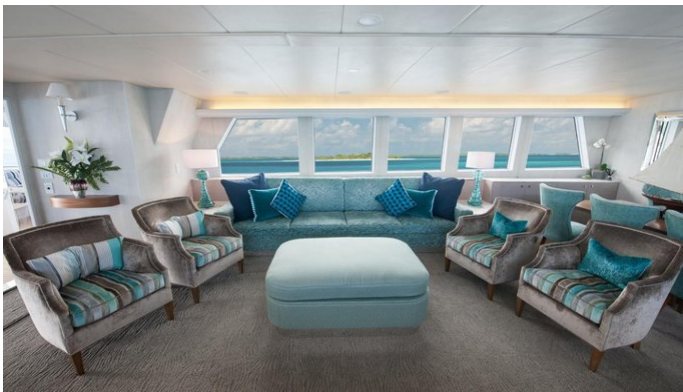

CRUISING SPEED
12 Knots

ACCOMMODATION

GUESTS	CABINS	CREW
8	4	5

CABIN CONFIGURATION

1 Master 2 Double
1 Twin

CHARTER RATES

SUMMER
from
\$70,000 / week + expenses

WINTER
from
\$70,000 / week + expenses

Details correct as of 12 Nov, 2024

FOR MORE INFORMATION:

[CLICK HERE](#)

or SCAN QR CODE

MORE PHOTOS, VIDEO OR INTERACTIVE DECK PLANS:

[CLICK HERE](#)

SHORETHING YACHT CHARTER

Superyacht SHORETHING was built in 1986 by Lloyds Ships. She is a 34.5m / 113'2 motor yacht with exterior design by Jack Hargrave and interior styling by Glade Johnson Design . Shorething offers accommodation for up to 8 guests in 4 cabins with additional room for her crew of 5. She features a variety of amenities to ensure comfortable charter vacations, including At Anchor Stabilizers. She also carries an impressive collection of toys as listed below.