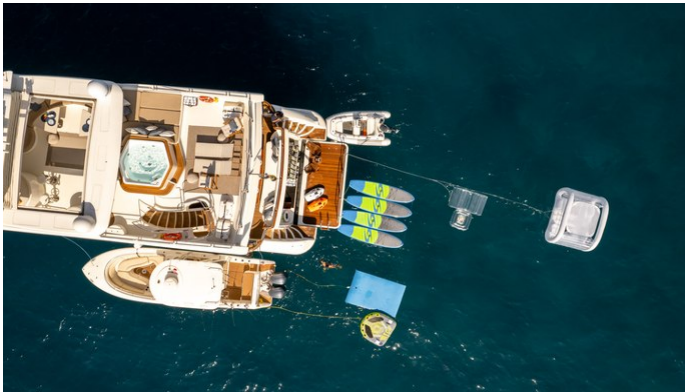

YachtCharterFleet

THE SMARTEST WAY TO SEARCH

CAPELLA

Yacht Charter Details for 'Capella', the 35.46m Superyacht built by Azimut

SPECIFICATIONS

LENGTH

35.46m / 116'4

BEAM

or SCAN QR CODE

MORE PHOTOS, VIDEO OR INTERACTIVE DECK PLANS:

[CLICK HERE](#)

CAPELLA YACHT CHARTER

Superyacht CAPELLA was built in 2006 by Azimut. She is a 35.46m / 116'4 Grande 116 motor yacht with exterior design by Stefano Righini and interior styling by Carlo Galeazzi . Capella offers accommodation for up to 10 guests in 5 cabins with additional room for her crew of 6. She features a variety of amenities to ensure comfortable charter vacations, including, Air Conditioning, At Anchor Stabilizers, Bow Thruster, Jacuzzi (on deck), Outdoor Bar, Underwater Lights, Sun Deck & Sunpads. She also carries an impressive collection of toys as listed below.

Deck Jacuzzi

Air Conditioning

For a full up-to-date list of leisure facilities or amenities onboard Motor Yacht Capella please contact your Yacht Charter Broker prior to booking your vacation. If there is a particular water toy that you would like, but it is not listed, then it may be possible to rent this equipment for you.