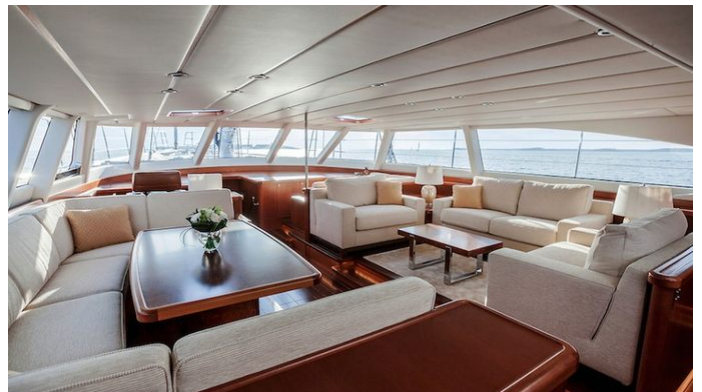

MORE PHOTOS, VIDEO OR INTERACTIVE DECK PLANS:

[CLICK HERE](#)