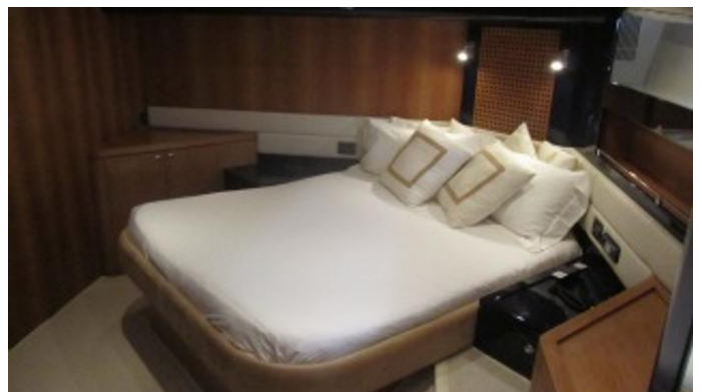

GUESTS	CABINS	CREW
6	3	2

CABIN CONFIGURATION
1 Master 1 Double
1 Twin

NOT FOR CHARTER

This is yacht is not available for charter

FOR MORE INFORMATION:

[CLICK HERE](#) 

or SCAN QR CODE

MORE PHOTOS, VIDEO OR INTERACTIVE DECK PLANS: