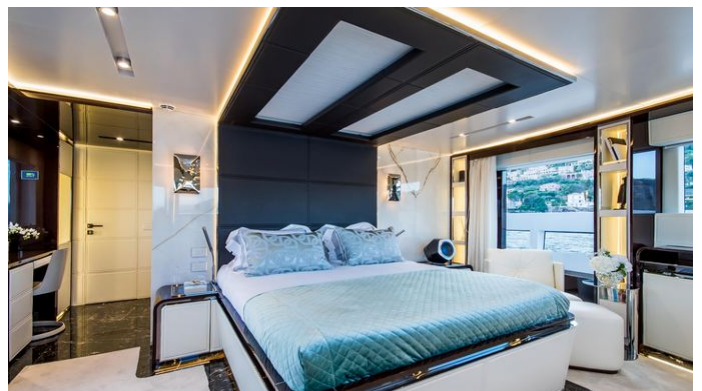

MORE PHOTOS, VIDEO OR INTERACTIVE DECK PLANS: