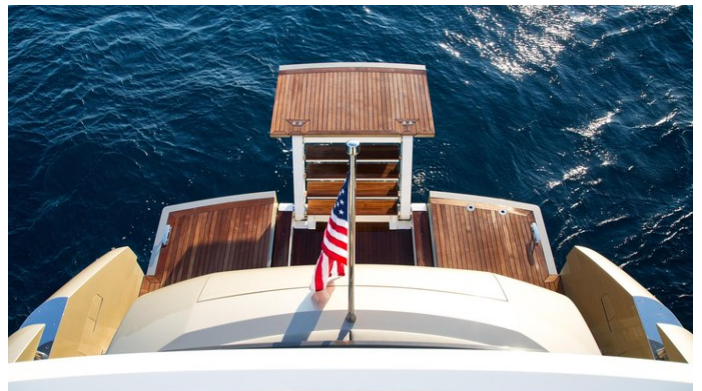

YachtCharterFleet

THE SMARTEST WAY TO SEARCH

CTC 8807

Yacht Charter Details for 'CTC 8807', the 28.85m Superyacht built by FX Yachts

SPECIFICATIONS

LENGTH
28.85m / 94'8

BEAM DRAFT
6.44m / 21'2 1.9m / 6'3

YEAR REFIT
2011 2017

CRUISING SPEED
20 Knots

ACCOMMODATION

GUESTS CABINS CREW
8 **4** **4**

CABIN CONFIGURATION
2 Double 2 Twin

CHARTER RATES

SUMMER
from
€47,000 / week + expenses

WINTER
from
€47,000 / week + expenses

Details correct as of 27 Sep, 2024

FOR MORE INFORMATION:

[CLICK HERE](#) 

or SCAN QR CODE

MORE PHOTOS, VIDEO OR INTERACTIVE DECK PLANS:

[CLICK HERE](#)

CTC 8807 YACHT CHARTER

Superyacht CTC 8807 was built in 2011 by FX Yachts. She is a 28.85m / 94'8 FX29 motor yacht with exterior design by Scaro Design and interior styling by Scaro Design . CTC 8807 offers accommodation for up to 8 guests in 4 cabins with additional room for her crew of 4. She features a variety of amenities to ensure comfortable charter vacations, including, At Anchor Stabilizers, Swimming Platform & Air Conditioning. She also carries an impressive collection of toys as listed below.

CTC 8807 AMENITIES & TOYS

Swimming Platform

At-Anchor Stabilizers

Air Conditioning

For a full up-to-date list of leisure facilities or amenities onboard Motor Yacht CTC 8807 please contact your Yacht Charter Broker prior to booking your vacation. If there is a particular water toy that you would like, but it is not listed, then it may be possible to rent this equipment for you.