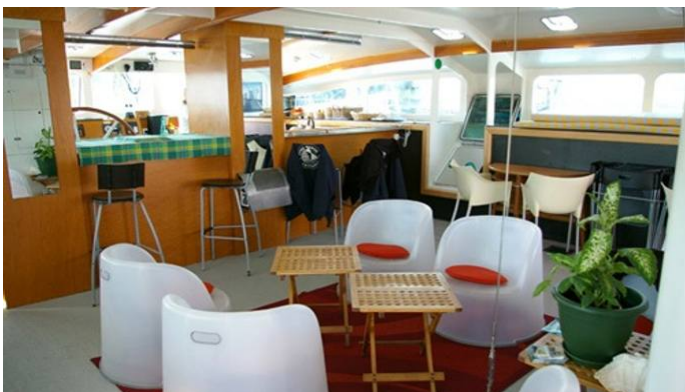

CRUISING SPEED
12 Knots

ACCOMMODATION

GUESTS	CABINS	CREW
16	8	3

CABIN CONFIGURATION
8 Double

CHARTER RATES

SUMMER
from
\$17,300 / week + expenses

WINTER
from
\$17,300 / week + expenses

Details correct as of 31 Mar, 2025

FOR MORE INFORMATION:

[CLICK HERE](#) 

or SCAN QR CODE

MORE PHOTOS, VIDEO OR INTERACTIVE DECK PLANS:

[CLICK HERE](#)

NAUTILUS 360 YACHT CHARTER

Superyacht NAUTILUS 360 was built in 2004 by Etoile Marine. She is a 24.6m / 80'9 motor/sailer yacht with exterior design by Etoile Marine and interior styling by Etoile Marine . Nautilus 360 offers accommodation for up to 16 guests in 8 cabins with additional room for her crew of 3. She features a variety of amenities to ensure comfortable charter vacations. She also carries an impressive collection of toys as listed below.

NAUTILUS 360 AMENITIES & TOYS

For a full up-to-date list of leisure facilities or amenities onboard Motor/Sailer Yacht Nautilus 360 please contact your Yacht Charter Broker prior to booking your vacation. If there is a particular water toy that you would like, but it is not listed, then it may be possible to rent this equipment for you.