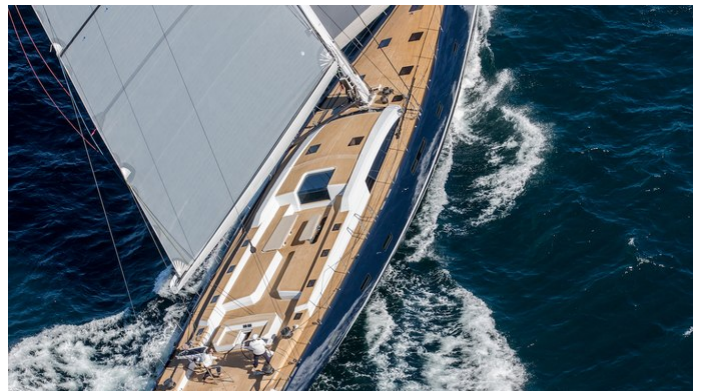

KIWAYU

Yacht Charter Details for 'Kiwayu', the 32.27m Superyacht built by Southern Wind

SPECIFICATIONS

LENGTH
32.27m / 105'10"

BEAM DRAFT
7.32m / 24' 3.65m / 12'

YEAR REFIT
2018

CRUISING SPEED
0 Knots

ACCOMMODATION

[CLICK HERE](#) 

or SCAN QR CODE

MORE PHOTOS, VIDEO OR INTERACTIVE DECK PLANS:

[CLICK HERE](#)

KIWAYU YACHT CHARTER

Superyacht KIWAYU was built in 2018 by Southern Wind. She is a 32.27m / 105'10 SW105 sail yacht with exterior design by Nauta Design and interior styling by Nauta Design . Kiwayu offers accommodation for up to 8 guests in 4 cabins with additional room for her crew of 5. She features a variety of amenities to ensure comfortable charter vacations. She also carries an impressive collection of toys as listed below.

KIWAYU AMENITIES & TOYS

For a full up-to-date list of leisure facilities or amenities onboard Sail Yacht Kiwayu please contact your Yacht Charter Broker prior to booking your vacation. If there is a particular water toy that you would like, but it is not listed, then it may be possible to rent this equipment for you.