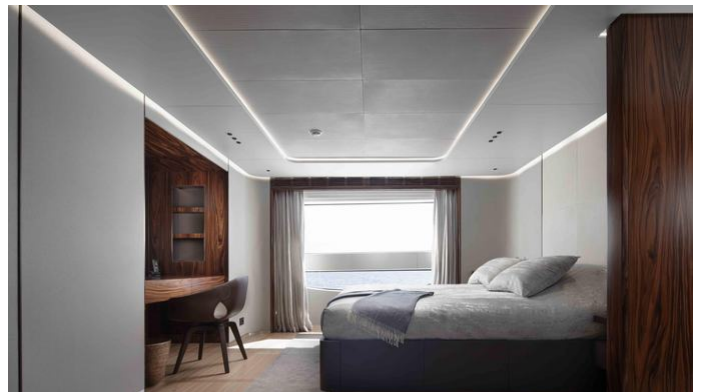

MORE PHOTOS, VIDEO OR INTERACTIVE DECK PLANS:

[CLICK HERE](#)

This document is not contractual. The yacht charters and their particulars displayed in the results above are displayed in good faith and whilst believed to be correct are not guaranteed. YachtCharterFleet.com does not warrant or assume any legal liability or responsibility for the accuracy, completeness, or usefulness of any information and/or images displayed. All information is subject to change without notice and is without warranty. Your preferred charter broker should provide you with yacht specifications, brochure and rates for your chosen dates during your charter yacht selection process. Starting prices are shown in a range of currencies for a one-week charter, unless otherwise indicated.