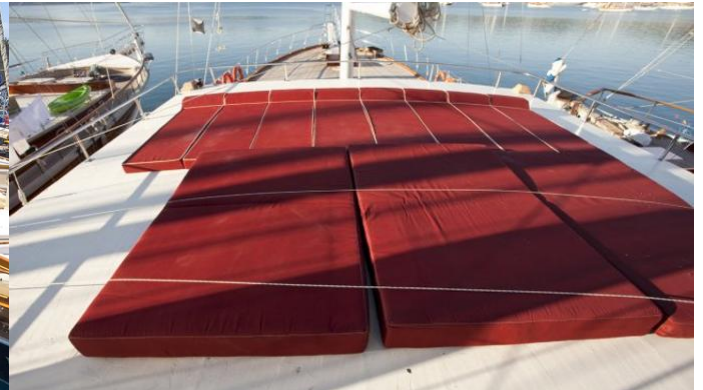

• or SCAN QR CODE

CLICK HERE 

• FOR MORE INFORMATION:

MORE PHOTOS, VIDEO OR INTERACTIVE DECK PLANS:

[CLICK HERE](#)

Athen.A Yacht Charter

Superyacht ATHEN.A was built in 2013 by Custom. She is a 32m / 105' sail yacht with exterior design by . Athen.A offers accommodation for up to 16 guests in 8 cabins with additional room for her crew of 4. She features a variety of amenities to ensure comfortable charter vacations. She also carries an impressive collection of toys as listed below.