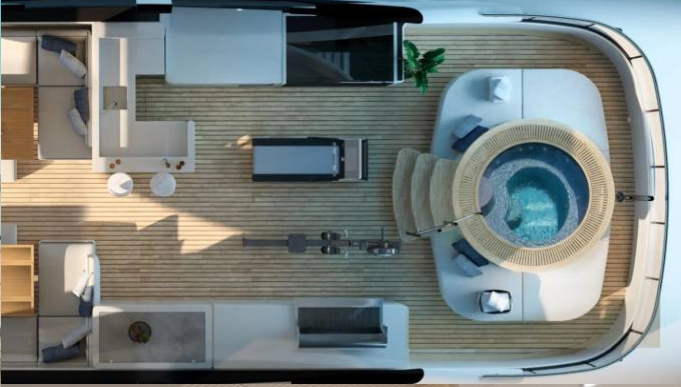

from
€310,000 / week + expenses
Details correct as of 21 Jan, 2025

- or SCAN QR CODE
- [CLICK HERE](#)
- FOR MORE INFORMATION: