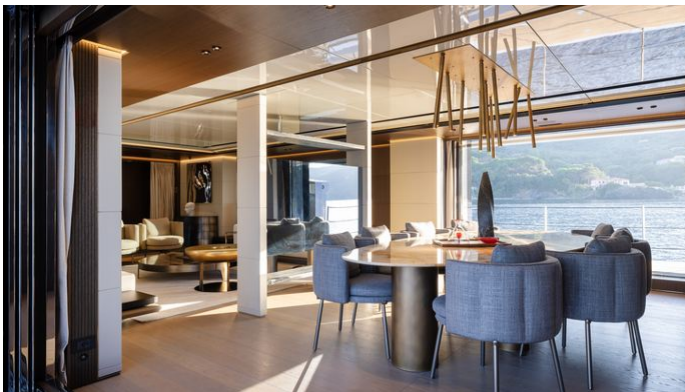

Details correct as of 27 Sep, 2024

FOR MORE INFORMATION:

[CLICK HERE](#) 

or SCAN QR CODE

MORE PHOTOS, VIDEO OR INTERACTIVE DECK PLANS:

[CLICK HERE](#)

BEL1 YACHT CHARTER

Superyacht BEL1 was built in 2024 by Rossinavi. She is a 49.9m / 163'9 Custom motor yacht with exterior design by Fulvio de Simoni and interior styling by Enrico Gobbi . Bel1 offers accommodation for up to 10 guests in 5 cabins with additional room for her crew of 10. She features a variety of amenities to ensure comfortable charter vacations. She also carries an impressive collection of toys as listed below.