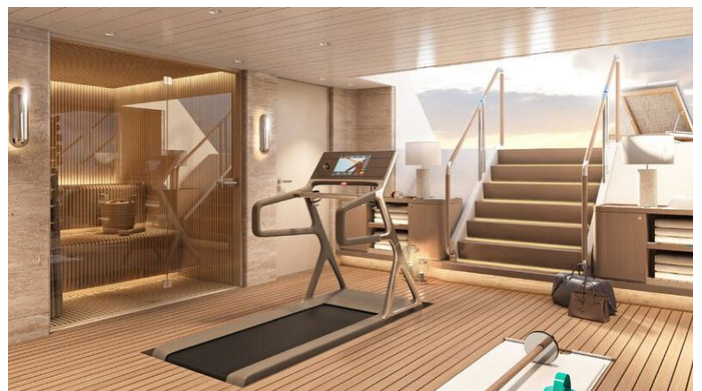

MORE PHOTOS, VIDEO OR INTERACTIVE DECK PLANS: