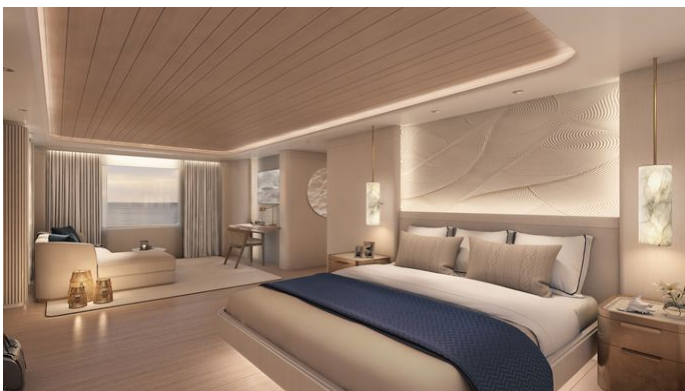

MORE PHOTOS, VIDEO OR INTERACTIVE DECK PLANS: