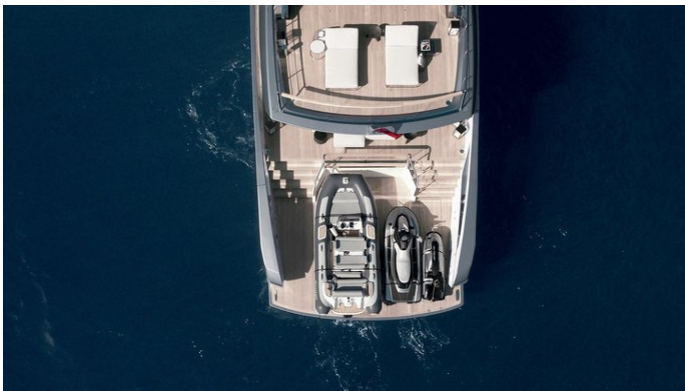

MORE PHOTOS, VIDEO OR INTERACTIVE DECK PLANS:

[CLICK HERE](#)