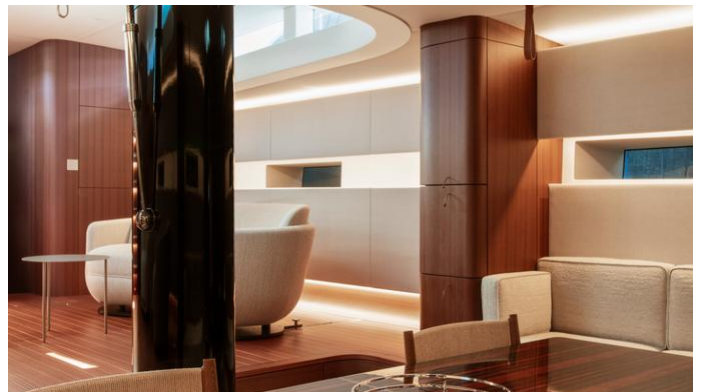

MORE PHOTOS, VIDEO OR INTERACTIVE DECK PLANS: