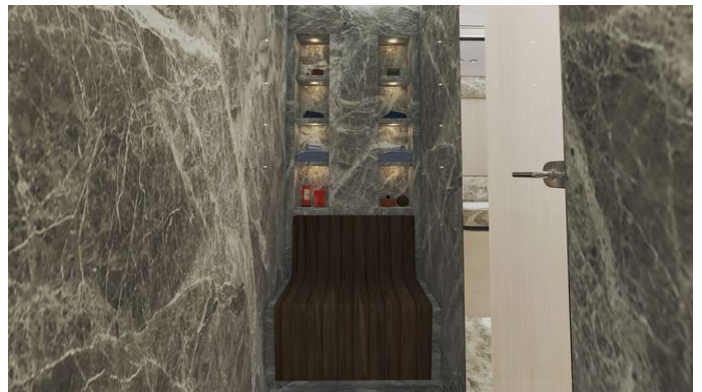

MORE PHOTOS, VIDEO OR INTERACTIVE DECK PLANS: