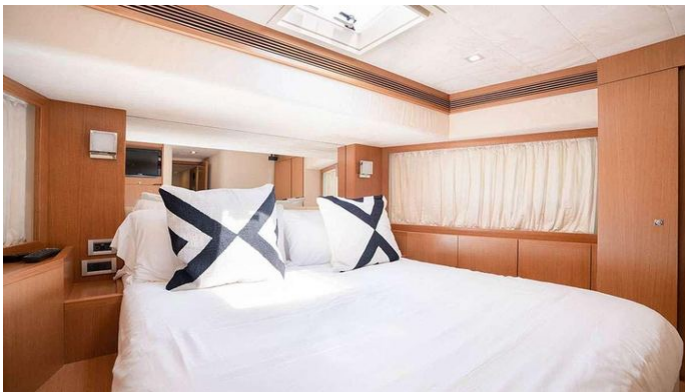

YEAR REFIT
2012 2022

CRUISING SPEED
0 Knots

ACCOMMODATION

GUESTS CABINS CREW
8 **4** **2**

CABIN CONFIGURATION
1 Master 2 Double
1 Twin

CHARTER RATES

SUMMER
from
\$38,000 / week + expenses

WINTER
from
\$38,000 / week + expenses

Details correct as of 27 Jul, 2024

FOR MORE INFORMATION:

[CLICK HERE](#) 

or SCAN QR CODE

MORE PHOTOS, VIDEO OR INTERACTIVE DECK PLANS:

[CLICK HERE](#)

TWE11VE YACHT CHARTER

Superyacht TWE11VE was built in 2012 by Ferretti Yachts. She is a 23.8m / 78'1 Ferretti 780 motor yacht with exterior design by . Twe11ve offers accommodation for up to 8 guests in 4 cabins with additional room for her crew of 2. She features a variety of amenities to ensure comfortable charter vacations. She also carries an impressive collection of toys as listed below.

TWE11VE AMENITIES & TOYS

Wi-Fi

Swimming Platform

Sunpads

Air Conditioning

For a full up-to-date list of leisure facilities or amenities onboard Motor Yacht Twe11ve please contact your Yacht Charter Broker prior to booking your vacation. If there is a particular water toy that you would like, but it is not listed, then it may be possible to rent this equipment for you.