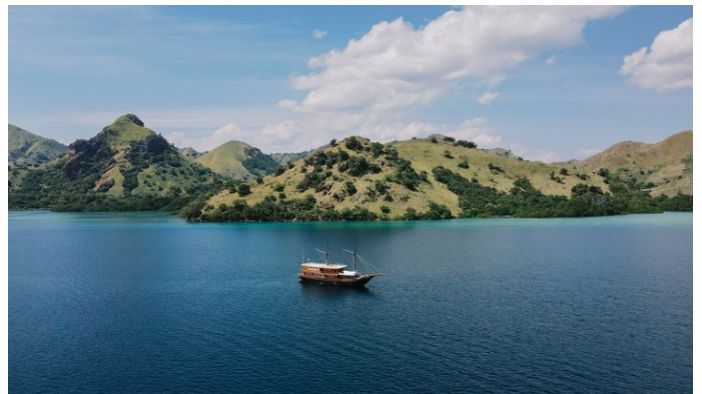

MORE PHOTOS, VIDEO OR INTERACTIVE DECK PLANS: