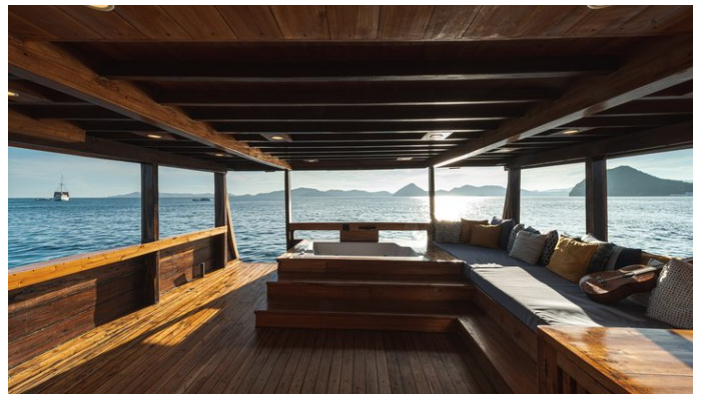

MORE PHOTOS, VIDEO OR INTERACTIVE DECK PLANS: