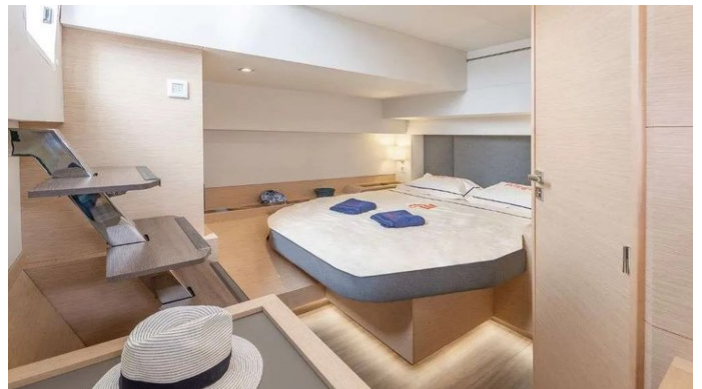

or SCAN QR CODE

MORE PHOTOS, VIDEO OR INTERACTIVE DECK PLANS:

[CLICK HERE](#)

STEPHANIE YACHT CHARTER

Superyacht STEPHANIE was built in 2022 by Fountaine Pajot. She is a 20.36m / 66'10 Alegria 67 sail yacht with exterior design by . Stephanie offers accommodation for up to 8 guests in 4 cabins with additional room for her crew of 4. She features a variety of amenities to ensure comfortable charter vacations. She also carries an impressive collection of toys as listed below.

STEPHANIE AMENITIES & TOYS

Wi-Fi

Sunpads

Deck Jacuzzi

Air Conditioning

For a full up-to-date list of leisure facilities or amenities onboard Sail Yacht Stephanie please contact your Yacht Charter Broker prior to booking your vacation. If there is a particular water toy that you would like, but it is not listed, then it may be possible to rent this equipment for you.