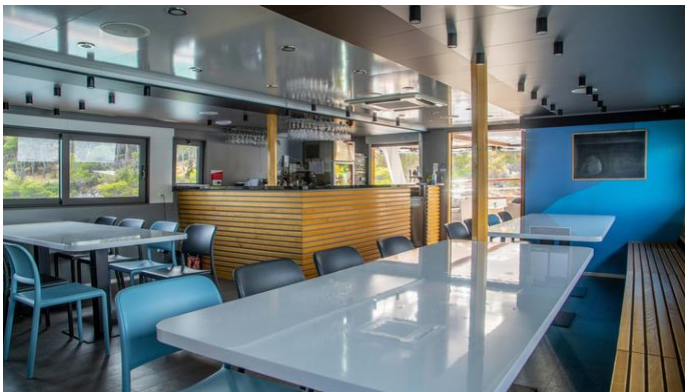

or SCAN QR CODE

MORE PHOTOS, VIDEO OR INTERACTIVE DECK PLANS:

[CLICK HERE](#)

ALMISSA YACHT CHARTER

Superyacht ALMISSA was built in 2017 by Custom. She is a 40.03m / 131'4 motor yacht with exterior design by . Almissa offers accommodation for up to 40 guests in 19 cabins with additional room for her crew of 7. She features a variety of amenities to ensure comfortable charter vacations. She also carries an impressive collection of toys as listed below.

ALMISSA AMENITIES & TOYS

Outdoor Shower

Wi-Fi

Air Conditioning

BBQ

Satellite TV

For a full up-to-date list of leisure facilities or amenities onboard Motor Yacht Almissa please contact your Yacht Charter Broker prior to booking your vacation. If there is a particular water toy that you would like, but it is not listed, then it may be possible to rent this equipment for you.