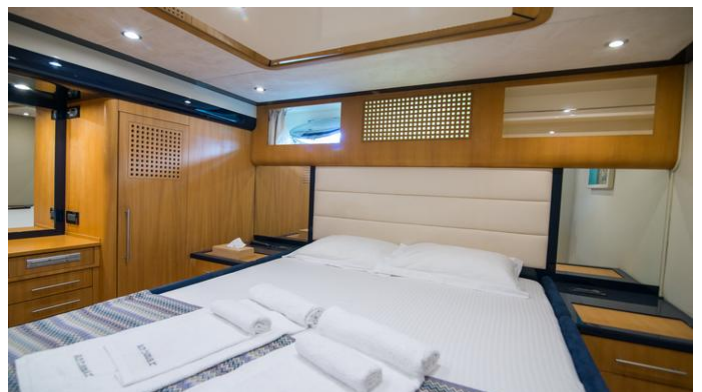

GUESTS	CABINS	CREW
8	4	3

CABIN CONFIGURATION
2 Double 2 Twin

CHARTER RATES

SUMMER
from
€23,000 / week + expenses

WINTER
from
€23,000 / week + expenses

Details correct as of 4 Apr, 2025

FOR MORE INFORMATION:

[CLICK HERE](#) 

or SCAN QR CODE

MORE PHOTOS, VIDEO OR INTERACTIVE DECK PLANS:

[CLICK HERE](#)

ANTAMAR II YACHT CHARTER

Superyacht ANTAMAR II was built in 2001 by Riva. She is a 21.62m / 70'11 70 DolceVita motor yacht with exterior design by . Antamar II offers accommodation for up to 8 guests in 4 cabins with additional room for her crew of 3. She features a variety of amenities to ensure comfortable charter vacations. She also carries an impressive collection of toys as listed below.

ANTAMAR II AMENITIES & TOYS

Wi-Fi

Swimming Platform

Sunpads

Air Conditioning

For a full up-to-date list of leisure facilities or amenities onboard Motor Yacht Antamar II please contact your Yacht Charter Broker prior to booking your vacation. If there is a particular water toy that you would like, but it is not listed, then it may be possible to rent this equipment for you.