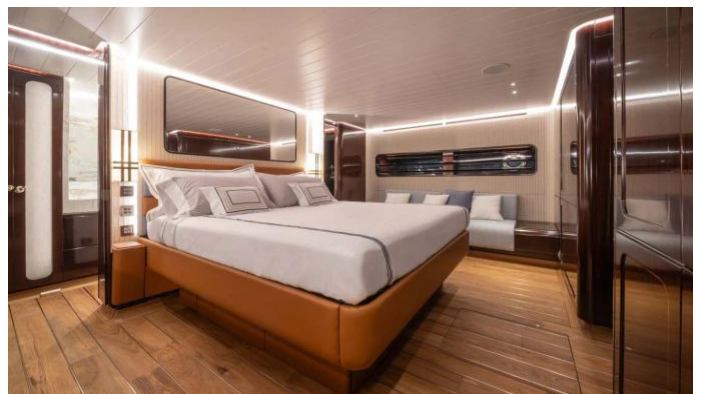

YachtCharterFleet

THE SMARTEST WAY TO SEARCH

SOLLEONE

Yacht Charter Details for 'Solleone', the 23.2m Superyacht built by Nautor Swan

SPECIFICATIONS

LENGTH
23.2m / 76'1

BEAM DRAFT
6.9m / 22'8 1.96m / 6'5

YEAR REFIT
2024

CRUISING SPEED
22 Knots

ACCOMMODATION

GUESTS	CABINS	CREW
4	5	5

CABIN CONFIGURATION
2 Double

CHARTER RATES

SUMMER
from
€48,000 / week + expenses

Details correct as of 6 Apr, 2025

FOR MORE INFORMATION:

[CLICK HERE](#) 

or SCAN QR CODE

MORE PHOTOS, VIDEO OR INTERACTIVE DECK PLANS:

[CLICK HERE](#)

SOLLEONE YACHT CHARTER

Superyacht SOLLEONE was built in 2024 by Nautor Swan. She is a 23.2m / 76'1 motor yacht with exterior design by Jarkko Jämsen and interior styling by Nacira Design - Axel de Beaufort . Solleone offers accommodation for up to 4 guests in 5 cabins with additional room for her crew of 5. She features a variety of amenities to ensure comfortable charter vacations. She also carries an impressive collection of toys as listed below.

SOLLEONE AMENITIES & TOYS

Bathing Platform

Wi-Fi

Air Conditioning

For a full up-to-date list of leisure facilities or amenities onboard Motor Yacht Solleone please contact your Yacht Charter Broker prior to booking your vacation. If there is a particular water toy that you would like, but it is not listed, then it may be possible to rent this equipment for you.