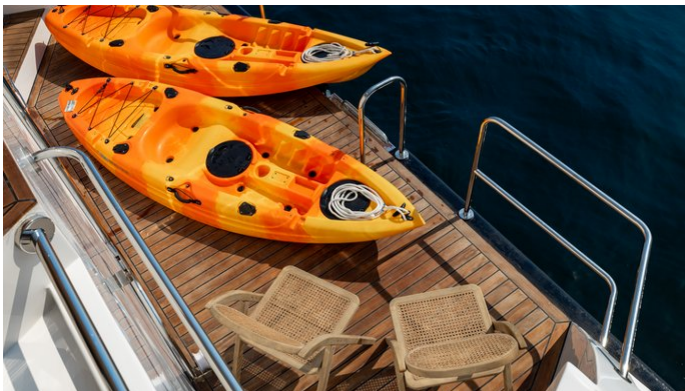

or SCAN QR CODE

MORE PHOTOS, VIDEO OR INTERACTIVE DECK PLANS:

[CLICK HERE](#)

VISION YACHT CHARTER

Superyacht VISION was built in 2025 by Salim Craft Factory. She is a 29m / 95'2 Custom motor yacht with exterior design by . Vision offers accommodation for up to 14 guests in 6 cabins with additional room for her crew of 5. She features a variety of amenities to ensure comfortable charter vacations. She also carries an impressive collection of toys as listed below.

VISION AMENITIES & TOYS

Gym Equipment

Exterior Bar

Starlink

Outdoor Shower

Wi-Fi

Air Conditioning

BBQ

For a full up-to-date list of leisure facilities or amenities onboard Motor Yacht Vision please contact your Yacht Charter Broker prior to booking your vacation. If there is a particular water toy that you would like, but it is not listed, then it may be possible to rent this equipment for you.